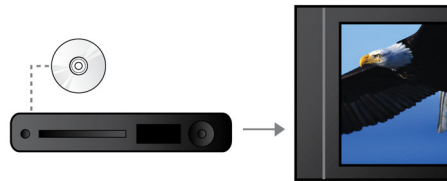

Plays it all

Play virtually any disc you want - whether they be CDs, (S)VCDs, DVDs, DVD+R, DVD-R,

DVD+RW or DVD-RW. Experience unbeatable flexibility and the convenience of playing all your discs on one device.