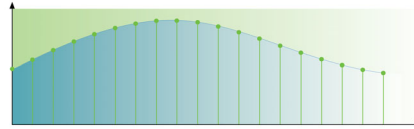

192kHz/24 bit audio DAC

192KHz sampling enables you to have an accurate representation of the original sound curves. Together with a 24-bit resolution, more information is captured from the original analogue sound wave form, giving a much richer audio reproduction.