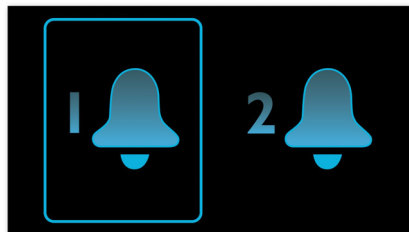

Dual alarm

The Philips audio system comes with two alarm times. Set one alarm time to wake you up and the other time to wake up your partner.

Time and alarm backup

When there is a power failure, this intelligent clock will still maintain its reliable time and your settings. The scheduled alarm remains active even when its display is off - all thanks to a pre-installed battery. When the power comes back on, there is no need to adjust the clock or reinstate settings. More amazingly, even if power supply is not restored, the battery provides enough energy for the buzzer to go off at the alarm time you have set - making sure you never wake up late.