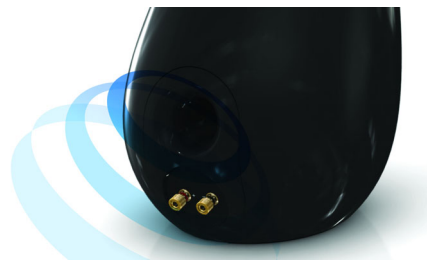

## SoundSphere

Bask in the glory and energy of music as SoundSphere gives you each note as the artist intended. Delivering clear and natural audio, SoundSphere creates a sound impression that is deeper and wider. The result is life-like audio that will make you believe the artists are performing before you. Each SoundSphere speaker features a tweeter that hangs above the speaker box. The tweeter is able to emit sound more clearly and in all directions. Precise audio crossover engineering and careful positioning of the woofer to embrace the tweeter ensures minimized interference and even more natural sound.

## SoundCurve

The carefully designed curved back cover of this Philips docking speaker creates a highly effective acoustic structure for sound reproduction. Its clean curve enforces the rigidity of the speaker cabinet, dramatically reducing internal resonance and eliminating the vibration and distortion of sound. You get to enjoy superb crystal-clear sound in stunning looking speakers.

## Bass-reflex design

Bass-reflex acoustic load uses a bass pipe tuned to the acoustic volume of the speaker box, in order to reproduce deep bass from compact enclosures. The carefully designed profiled bass-pipe helps air flow and allows for deep and impactful bass, even at loud volumes while minimizing air turbulence that may cause distortion.