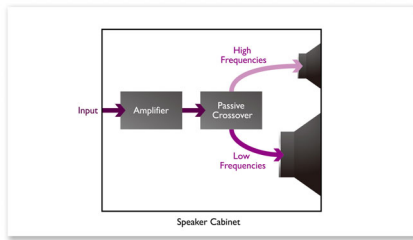

- Proximity sensor to activate backlit control panel
- Dock any iPod/iPhone, even in its case
- Free DockStudio app for internet radio & other cool feature

reddot design award
winner 2010

PHILIPS

Highlights

Passive crossover

Passive crossover design lets you hear every note clearly so your music comes out amazingly pure, natural and complete. Through complex engineering, each part of the full audible spectrum of sound frequencies is separated and sent to the appropriate drivers. Signals beyond a driver's frequency response are never sent, so sound quality is vastly improved and distortion level greatly reduced. Together with premium electronic components, passive crossover delivers audio that is coherent, uncompromised and faithful to the original.