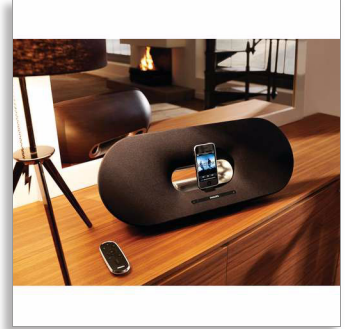

Philips
docking speaker

for iPod/iPhone/iPad

DS9000

Experience true fidelity

Obsessed with sound

Philips docking speaker is the gateway to everything you hold precious about music. Built with premium components & natural wood, it unleashes full fidelity from iPod/iPhone/iPad, offering an authentic sound experience true to the original.

Proximity sensor

Most top-grade audiophile appliances allow the display to be turned off – for absolute enjoyment of music, and for power to be focused on sound

Model for
iPod iPhone iPad

reproduction. With the proximity sensor feature, you can enjoy that too. Walk away and the illuminated functional keys automatically dim. When your hand draws near, the functional keys light up so you can control your music without fuss.