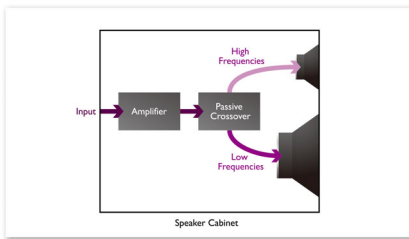

Highlights

Passive crossover

Passive crossover design lets you hear every note clearly so your music comes out amazingly pure, natural and complete. Through complex engineering, each part of the full audible spectrum of sound frequencies is separated and sent to the appropriate drivers. Signals beyond a driver's frequency response are never sent, so sound quality is vastly improved and distortion level greatly reduced. Together with premium electronic components, passive crossover delivers audio that is coherent, uncompromised and faithful to the original.