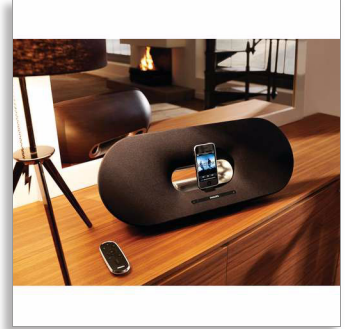

Philips  
docking speaker

for iPod/iPhone/iPad

DS9000

## Experience true fidelity

with this docking speaker

Philips DS9000/12 docking speaker is the gateway to everything you hold precious about music. Built with premium components & natural wood, it unleashes full fidelity from iPod/iPhone/iPad, offering a sound experience true to the original.

## Audiophile-quality drivers

Philips docking speaker features a ring radiator tweeter - a high quality transducer used in Hi-

Fi speaker concepts - which blends ultimate high-frequency reproduction with astonishing alongside incredible accuracy and details. Distortion is reduced to an absolute minimum, allowing the finest music nuances to be revealed in its full fidelity.