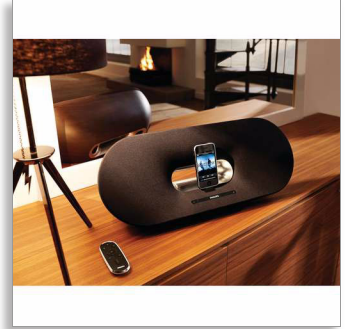

Philips
docking speaker

for iPod/iPhone/iPad

DS9000

Experience true fidelity

Obsessed with sound

Philips docking speaker is the gateway to everything you hold precious about music. Built with premium components & natural wood, it unleashes full fidelity from iPod/iPhone/iPad, offering an authentic sound experience true to the original.

- Proximity sensor to activate backlit control panel
- Dock any iPod/iPhone, even in its case
- Free DockStudio app for Internet radio and other cool features

PHILIPS

Highlights

Passive crossover

Passive crossover design lets you hear every note clearly so your music comes out amazingly pure, natural and complete. Through complex engineering, each part of the full audible spectrum of sound frequencies is separated and sent to the appropriate drivers. Signals beyond a driver's frequency response are never sent, so sound quality is vastly improved and distortion level greatly reduced. Together with premium electronic components, passive crossover delivers audio that is coherent, uncompromised and faithful to the original.

Proximity sensor

Most top-grade audiophile appliances allow the display to be turned off – for absolute enjoyment of music, and for power to be focused on sound reproduction. With the proximity sensor feature, you can enjoy that too. Walk away and the illuminated functional keys automatically dim. When your hand draws near, the functional keys light up so you can control your music without fuss.