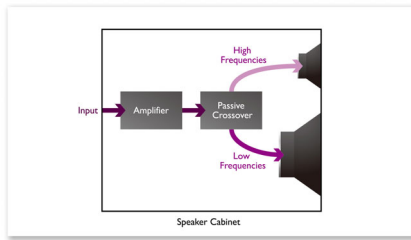

- Proximity sensor to activate backlit control panel
- Dock any iPod/iPhone, even in its case
- Free DockStudio app for Internet radio and other cool features

PHILIPS

Highlights

Passive crossover

Passive crossover design lets you hear every note clearly so your music comes out amazingly pure, natural and complete. Through complex engineering, each part of the full audible spectrum of sound frequencies is separated and sent to the appropriate drivers. Signals beyond a driver's frequency response are never sent, so sound quality is vastly improved and distortion level greatly reduced. Together with premium electronic components, passive crossover delivers audio that is coherent, uncompromised and faithful to the original.