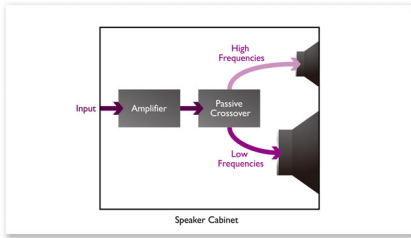

- Proximity sensor to activate backlit control panel
- Dock any iPod/iPhone, even in its case
- Free DockStudio app for Internet radio and other cool features

PHILIPS

Highlights

Passive crossover

Passive crossover design lets you hear every note clearly so your music comes out amazingly pure, natural and complete. Through complex engineering, each part of the full audible spectrum of sound frequencies is separated and sent to the appropriate drivers. Signals beyond a driver's frequency response are never sent, so sound quality is vastly improved and distortion level greatly reduced. Together with premium electronic components, passive crossover delivers audio that is coherent, uncompromised and faithful to the original.