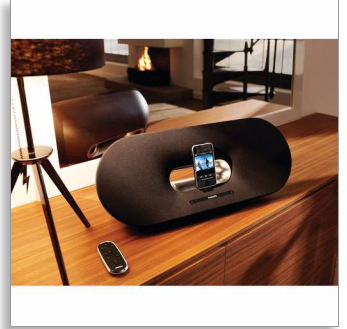

Philips
docking speaker

for iPod/iPhone/iPad

DS9000

Experience true fidelity

Obsessed with sound

Philips docking speaker is the gateway to everything you hold precious about music. Built with premium components & natural wood, it unleashes full fidelity from iPod/iPhone/iPad, offering an authentic sound experience true to the original.

- Proximity sensor to activate backlit control panel
- Dock any iPod/iPhone, even in its case
- Free DockStudio app for Internet radio and other cool features

PHILIPS

Highlights

Passive crossover

Passive crossover design lets you hear every note clearly so your music comes out amazingly pure, natural and complete. Through complex engineering, each part of the full audible spectrum of sound frequencies is separated and sent to the appropriate drivers. Signals beyond a driver's frequency response are never sent, so sound quality is vastly improved and distortion level greatly reduced. Together with premium electronic components, passive crossover delivers audio that is coherent, uncompromised and faithful to the original.

Curved back for better sound

The clean lines and sensuality of the curved back cover not only looks fabulous – it also creates a

more effective structure for acoustics. Carefully designed, the curve increases the stiffness of the speaker cabinet, dramatically reducing internal resonance and resulting in more precise and natural sound reproduction. You get to enjoy both lovely looking speakers and sensational sound.

Proximity sensor

Most top-grade audiophile appliances allow the display to be turned off – for absolute enjoyment of music, and for power to be focused on sound reproduction. With the proximity sensor feature, you can enjoy that too. Walk away and the illuminated functional keys automatically dim. When your hand draws near, the functional keys light up so you can control your music without fuss.