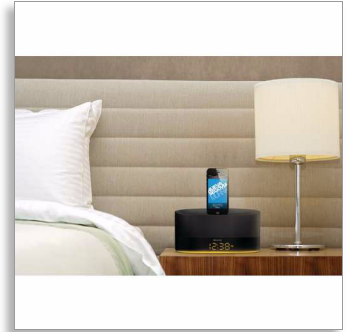

Philips
docking speaker

DualDock
for iPod/iPhone/iPad
USB port for charging
8W

DS1600

Sound that fits your home for iPod/iPhone/iPad

The DS1600 docking speaker plays and charges all your iPod/iPhone/iPad with Philips DualDock via Lightning & 30pin connectors. It gives you full & rich sound and features a USB port for charging a second mobile device for added versatility.

Surprisingly rich sound

- Rich omni-directional sound to fill your bedroom
- 2 Active drivers and bass pipe for balanced rich sound
- Shielding technology to block mobile phone interference

Designed for your bedroom

- DualDock to charge & play Apple devices (Lightning & 30-pin)
- Elegant and compact design to fit on any bedside table
- Soft glow night light
- Auto synchronization of time or date when docked

Advanced versatility