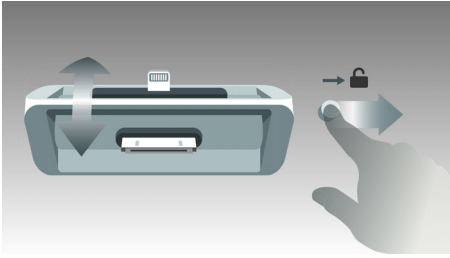

- DualDock to charge & play Apple devices (Lightning & 30-pin)
- Elegant and compact design to fit on any bedside table
- Soft glow night light
- Auto synchronization of time or date when docked

Advanced versatility

Highlights

DualDock to charge & play

The innovative Philips DualDock with Lightning and 30-pin connector can charge and play any Apple device. Created to meld sleek styling with effortless functionality, you can switch between either connector in a flash. Enjoy your favorite tunes no matter what Apple device you want to use.