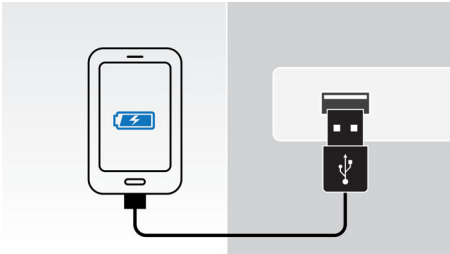

USB for second device

For added convenience, this speaker also boasts a USB port for charging a second mobile device even when your iPod/iPhone is docked.

Auto clock/date sync

Docking station automatically synchronizes the clock or date with your iPod/iPhone/iPad when docked. Just press a button to switch between clock or date display.