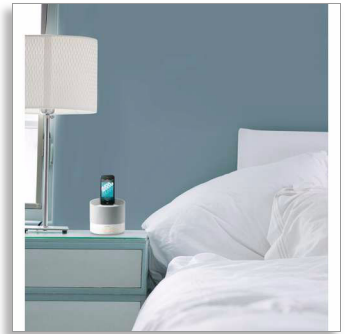

Philips
docking speaker

with Lightning connector
for iPod/iPhone
USB port for charging
6W

DS1400

Sound that fits your home

Compatible with iPhone5 and the latest iPods via the Lightning connector, DS1400 docking speaker gives you great sound. For added versatility it features a USB port for charging a second mobile device, even when your iPod/iPhone is docked.

Surprisingly rich sound

- Rich omni-directional sound to fill your bedroom
- 2 Active drivers and bass pipe for balanced rich sound
- Shielding technology to block mobile phone interference

Designed for your bedroom

- Fast charging and play music via Lightning connector
- Elegant and compact design to fit on any bedside table
- Soft glow night light
- Auto synchronization of time or date when docked

Advanced versatility