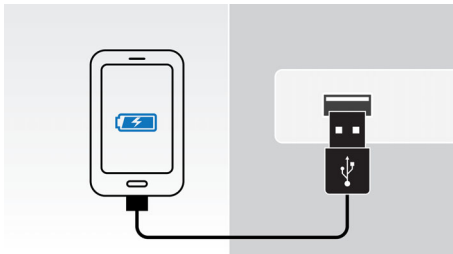

Highlights

Play and charge via Lightning

Enjoy your favorite music while charging your iPod/iPhone via the new Lightning connector! Just dock it directly on the speaker to play your hand-picked tunes in superb sound. It also charges your device quickly while playing, so you don't have to work about the battery running out.

Auto clock/date sync

Docking station automatically synchronizes the clock or date with your iPod or iPhone when docked. Just press a button to switch between clock or date display.

USB for second device