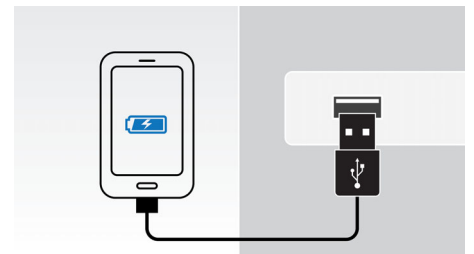

DS1400/12

Highlights

Play and charge via Lightning

Enjoy your favorite music while charging your iPod/iPhone via the new Lightning connector! Just dock it directly on the speaker to play your hand-picked tunes in superb sound. It also charges your device quickly while playing, so you don't have to work about the battery running out.

Auto clock/date sync

Docking station automatically synchronizes the clock or date with your iPod or iPhone when docked. Just press a button to switch between clock or date display.

USB for second device