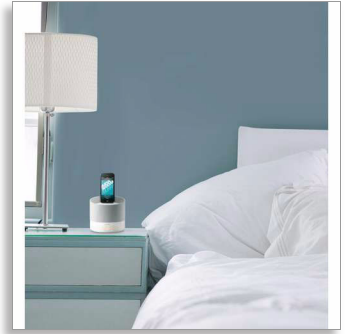

Philips
docking speaker

with Lightning connector
for iPod/iPhone
USB port for charging
6 W

DS1400