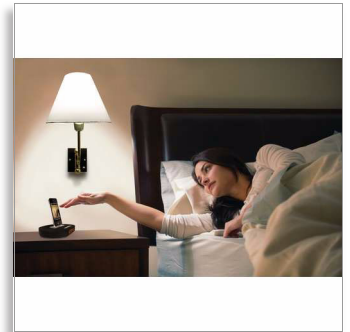

Philips
docking speaker

for iPod/iPhone/iPad
Clock display

DS1200

Sound that fits your home

Obsessed with sound

This sleek docking speaker fills your mornings with delightfully rich music. Perfect for the bedside, it tells time, wakes you up, works as a nightlight and charges up to two iPods, iPhones or iPads together.

Surprisingly rich sound

- Rich omni-directional sound to fill your bedroom
- Neodymium speakers for pure balanced sound
- Shielding technology to block mobile phone interference

Designed for your bedroom

- Design fit for iPod/iPhone/iPad
- Soft glow night light

Advanced versatility

- Dock any iPod/iPhone/iPad, even in its case
- LED clock display for clear time viewing
- Auto clock synchronization with iPod/iPhone/iPad when docked
- Free DockStudio app for internet radio & other cool feature
- Charge both iPhone and iPad together