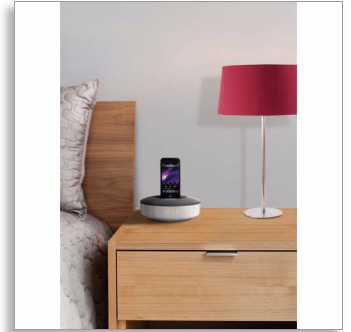

Philips
docking speaker

with Lightning connector
for iPod/iPhone
USB port for charging
6 W