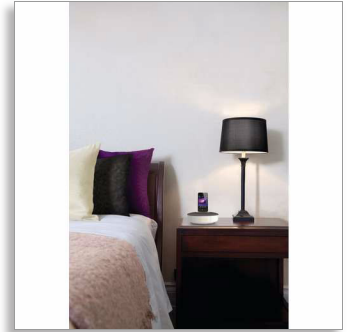

Philips  
docking speaker

for iPod/iPhone  
Clock display

DS1150

## Sound that fits your home

Obsessed with sound

Delivering surprisingly full and rich sound, this compact docking speaker automatically synchronizes with your iPod/iPhone's clock settings. Enjoy an adjustable night light and the convenience of charging a second mobile device via USB.

### Elegant and compact

- Elegant and compact design to fit on any bedside table
- 360-degree design for gorgeous look from any angle

### Designed for your bedroom

- Auto clock synchronization with iPod/iPhone when docked
- Charge your second mobile device via USB
- Soft glow night light
- Dock any iPod/iPhone, even in its case
- Free DockStudio app for internet radio & other cool feature