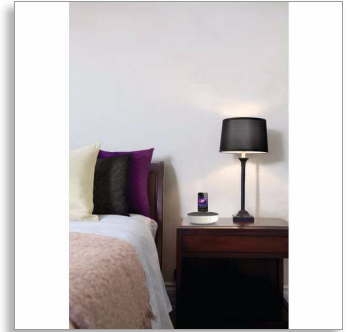

Philips
docking speaker

for iPod/iPhone
Clock display

DS1150

Sound that fits your home

Obsessed with sound

Delivering surprisingly full and rich sound, this compact docking speaker automatically synchronizes with your iPod/iPhone's clock settings. Enjoy an adjustable night light and the convenience of charging a second mobile device via USB.

Surprisingly rich sound

- Rich omni-directional sound to fill your bedroom
- Shielding technology to block mobile phone interference
- 4W RMS total output power

Elegant and compact

- Elegant and compact design to fit on any bedside table
- 360-degree design for gorgeous look from any angle

Designed for your bedroom

- Auto clock synchronization with iPod/iPhone when docked
- Charge your second mobile device via USB
- Soft glow night light
- Dock any iPod/iPhone, even in its case
- Free DockStudio app for internet radio & other cool feature