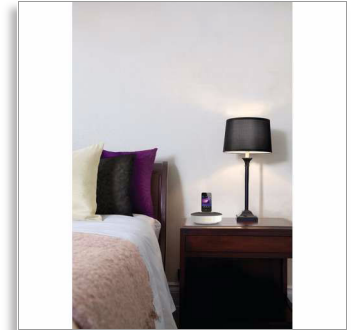

Philips
docking speaker

with 30-pin connector
for iPod/iPhone
USB port for charging
6W

DS1150

Sound that fits your home

Obsessed with sound

Delivering surprisingly full and rich sound, this compact docking speaker automatically synchronizes with your iPod/iPhone's clock settings. Enjoy an adjustable night light and the convenience of charging a second mobile device via USB.

Surprisingly rich sound

- Rich omni-directional sound to fill your bedroom
- Shielding technology to block mobile phone interference
- 4W RMS total output power

Elegant and compact

- Elegant and compact design to fit on any bedside table
- 360-degree design for gorgeous look from any angle

Designed for your bedroom

- Auto clock synchronization with iPod/iPhone when docked
- Charge your second mobile device via USB
- Soft glow night light
- Dock any iPod/iPhone, even in its case
- Free DockStudio app for internet radio & other cool feature