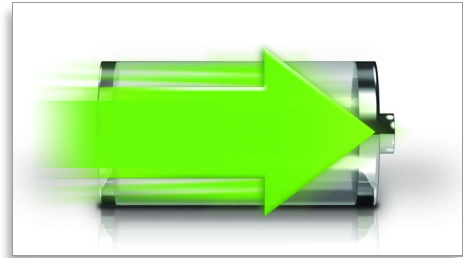

Specifications

Compatibility

- Compatible with: iPod, iPhone, Most devices with a USB cable

Power

- Output: 2 outlets, 1 A each
- Power input: 10.5 V-18 V, 0.6 A

Packaging dimensions

- Packaging dimensions (W x H x D):
  9.5 x 15.3 x 3.6 cm
- Net weight: 0.043 kg
- Gross weight: 0.086 kg
- Tare weight: 0.043 kg
- Packaging type: Box
- Number of products included: 1
- EAN: 87 12581 59588 3

Outer Carton

- Outer carton (L x W x H): 33.5 x 26 x 42 cm
- Net weight: 1.548 kg
- Gross weight: 4.465 kg
- Tare weight: 2.917 kg
- Number of consumer packages: 36
- GTIN: 2 87 12581 59588 7

Inner Carton

- Inner carton (L x W x H): 29.5 x 12 x 10.5 cm
- Net weight: 0.258 kg
- Gross weight: 0.625 kg
- Tare weight: 0.367 kg
- Number of consumer packages: 6
- GTIN: 1 87 12581 59588 0

Highlights

Delivers more power

Don't sit around waiting for your device to charge! The higher power output of this charger ensures your device is fully charged in a shorter amount of time compared to standard, less powerful chargers.

Dual charging

Turn one outlet into a dual-charging station! This charger has two power outlets so you can connect two of your favourite devices using their USB cables.

Works with USB-based devices

The universal unit has a USB connection for use with your USB-based device via the device's USB cable which you already own or can purchase separately.

Magnetic cable organiser

Integrated magnetic cable organiser keeps your connector close at hand and your cables neat