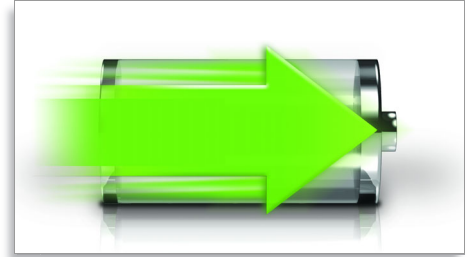

Specifications

Compatibility

- Compatible with: iPod, iPhone

Power

- Output: 5 V, 1 A
- Power input: 10.5 V-18 V, 0.6 A

Packaging dimensions

- Packaging dimensions (W x H x D):
  9.5 x 15.3 x 3.6 cm
- Net weight: 0.043 kg
- Gross weight: 0.0811 kg
- Tare weight: 0.0381 kg
- Packaging type: Box
- Number of products included: 1
- EAN: 87 12581 59587 6

Outer Carton

- Outer carton (L x W x H): 38.5 x 31 x 24 cm
- Net weight: 1.548 kg
- Gross weight: 4.291 kg
- Tare weight: 2.743 kg
- Number of consumer packages: 36
- GTIN: 2 87 12581 59587 0

Inner Carton

- Inner carton (L x W x H): 29.5 x 12 x 10.5 cm
- Net weight: 0.258 kg
- Gross weight: 0.596 kg
- Tare weight: 0.338 kg
- Number of consumer packages: 6
- GTIN: 1 87 12581 59587 3

Highlights

Charge from a car's 12 V outlet

The compact charger plugs into a car's 12 V outlet, and connects to your device for easy and convenient charging on the road.

Delivers more power

Don't sit around waiting for your device to charge! The higher power output of this charger ensures your device is fully charged in a shorter amount of time compared to standard, less powerful chargers.

4 interchangeable faceplates

Includes 4 interchangeable faceplates - change the look to suit your style

Magnetic cable organiser

Integrated magnetic cable organiser keeps your connector close at hand and your cables neat