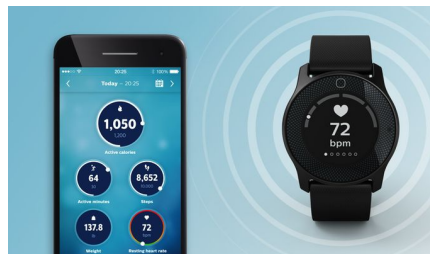

Highlights

Continuous heart rate monitor

Monitor your heart rate and heart rate zones in real time. The Opticardiogram clinically validated sensing technology tracks Heart Rate (HR), HR Zones, Resting HR and HR Recovery.

Know how fit your body is

Get insights into the number of breaths you take per minute by tracking your resting respiration rate.

Automatic activity recognition

Track your steps and active minutes against your own goals or recommended healthy standards. Be it walking, biking or running, your activities are tracked automatically. And if you don't do any of these, expect a nudge to start moving!

Automatic sleep tracking

Automatically track your sleep duration, with insights into REM, deep and light sleep stages. Activate the sleep mode to measure your sleep efficiency so you can see the percentage of time in bed that you were actually asleep. A good night can set you up for a healthy, active day.

Calorie input on the watch

Quick and easy input calories on the watch or in the app. Make more informed choices about food by tracking daily nutrition and calorie consumption.

Syncs with Philips health app