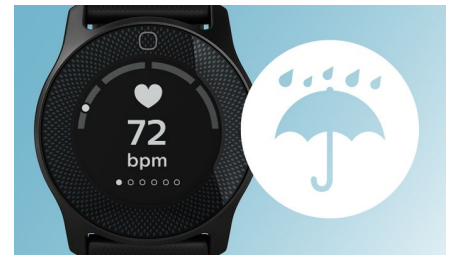

Up to 4 days on a charge

Up to 4 days of battery life. Fast charge enables approx. 70% charge in 30 min.

Water resistance

Your device is water and dust resistant (IP67). Will withstand exposure to rain and dust.