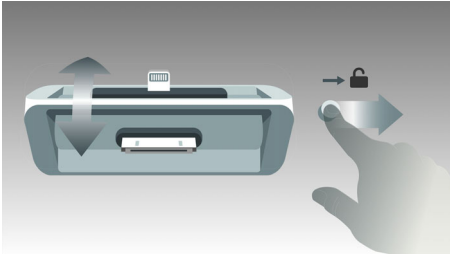

Philips
Micro music system

DualDock for iPod/iPhone

Desktop or wall-mount option
CD, MP3-CD, USB, FM
40W max

DCM3260

Sound system that fits your home

Obsessed with sound

Play and charge all your iPod/iPhone/iPad with DualDock via Lightning & 30pins connectors. This micro music system sounds sensational, and offers an added bonus-it looks great in any home, with 2 in 1 table stand for flexible placment.

Enrich your sound experience

- Bass Reflex Speaker System delivers a powerful, deeper bass
- Digital Sound Control
- 40W RMS maximum output power

Enjoy your music from multiple sources

- DualDock to charge & play Apple devices (Lightning & 30-pin)
- USB Direct for easy MP3 music playback
- Play MP3-CD, CD and CD-R/RW
- Digital tuning with preset stations for extra convenience
- Audio-in for portable music playback

Design that blends into your interior

- Wall-mountable option for flexible placement
- Compact design fits any space, any lifestyle

PHILIPS

Highlights

DualDock to charge & play

The innovative Philips DualDock with Lightning and 30-pin connector can charge and play any Apple device. Created to meld sleek styling with effortless functionality, you can switch between either connector in a flash. Enjoy your favorite tunes no matter what Apple device you want to use.

Bass Reflex Speaker System

Bass Reflex Speaker System delivers a deep bass experience from a compact loudspeaker box system. It differs from a conventional loudspeaker box system in the addition of a bass pipe that is acoustically aligned to the woofer to optimize the low frequency roll-off of the system. The result is deeper controlled bass and lower distortion. The system works by resonating the air mass in the bass pipe to vibrate like a conventional woofer. Combined with the response of the woofer, the system extends the overall low frequency sounds to create a whole new dimension of deep bass.