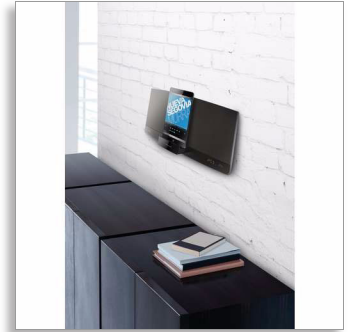

Philips
Micro music system

DualDock for iPod/iPhone

Desktop or wall-mount option
CD, MP3-CD, USB, FM
40W max

DCM3260

Sound system that fits your home

Obsessed with sound

Play and charge all your iPod/iPhone/iPad with DualDock via Lightning & 30pins connectors. This micro music system sounds sensational, and offers an added bonus-it looks great in any home, with 2 in 1 table stand for flexible placment.

Design that blends into your interior

- Wall-mountable option for flexible placement
- Compact design fits any space, any lifestyle

PHILIPS

Highlights

DualDock to charge & play

The innovative Philips DualDock with Lightning and 30-pin connector can charge and play any Apple device. Created to meld sleek styling with effortless functionality, you can switch between either connector in a flash. Enjoy your favorite tunes no matter what Apple device you want to use.

Bass Reflex Speaker System

Bass Reflex Speaker System delivers a deep bass experience from a compact loudspeaker box system. It differs from a conventional loudspeaker box system in the addition of a bass pipe that is acoustically aligned to the woofer to optimize the low frequency roll-off of the system. The result is deeper controlled bass and lower distortion. The system works by resonating the air mass in the bass pipe to vibrate like a conventional woofer. Combined with the response of the woofer, the system extends the overall low frequency sounds to create a whole new dimension of deep bass.

Wall-mountable

The perfect combination of a slim and versatile design, your Philips audio system is cleverly designed to blend into your living space. The base of the audio system is a stand so the system can sit securely and nicely on any shelf or cabinet. When wall mounted you have all the same flexibility of the freestanding stand.