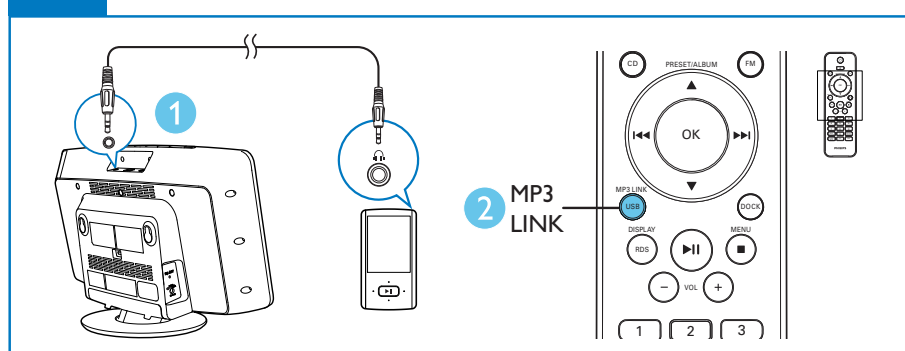

Register your product and get support at
www.philips.com/welcome

DCM2055

PHILIPS

1. PROG/CLOCK SET 3 sec

2. ◀ / ▶

3. PROG/CLOCK SET

©2012 Koninklijke Philips Electronics N.V.
All rights reserved.

DCM2055_37_QSG_V1.0