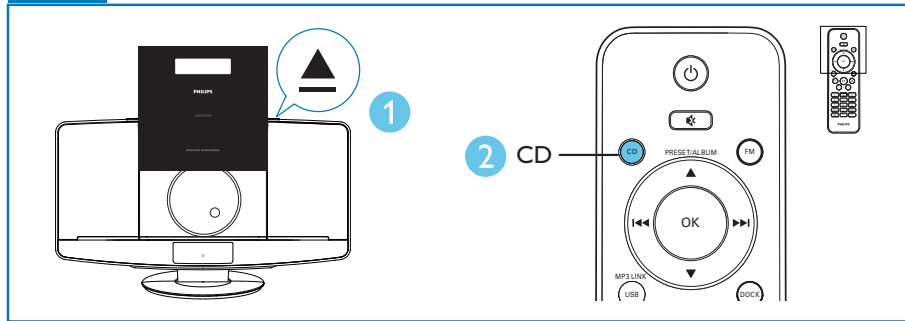

Register your product and get support at
www.philips.com/welcome

DCM2055

PHILIPS

1. PROG/CLOCK SET 3 sec

2. ◀ / ▶

3. PROG/CLOCK SET

©2012 Koninklijke Philips Electronics N.V.
All rights reserved.

DCM2055_37_QSG_V1.0