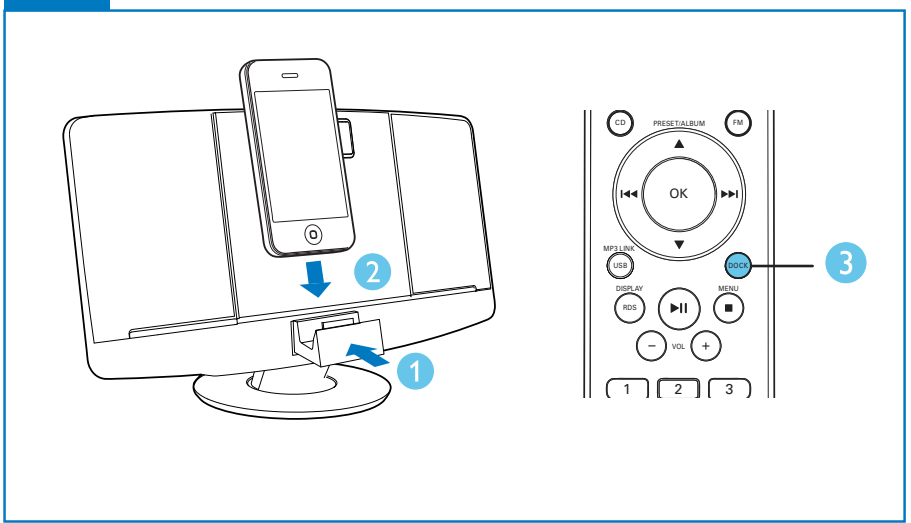

Register your product and get support at
www.philips.com/welcome

DCM2055

PHILIPS

1. PROG/CLOCK SET 3 sec

2. ◀ / ▶

3. PROG/CLOCK SET

©2012 Koninklijke Philips Electronics N.V.
All rights reserved.

DCM2055_37_QSG_V1.0