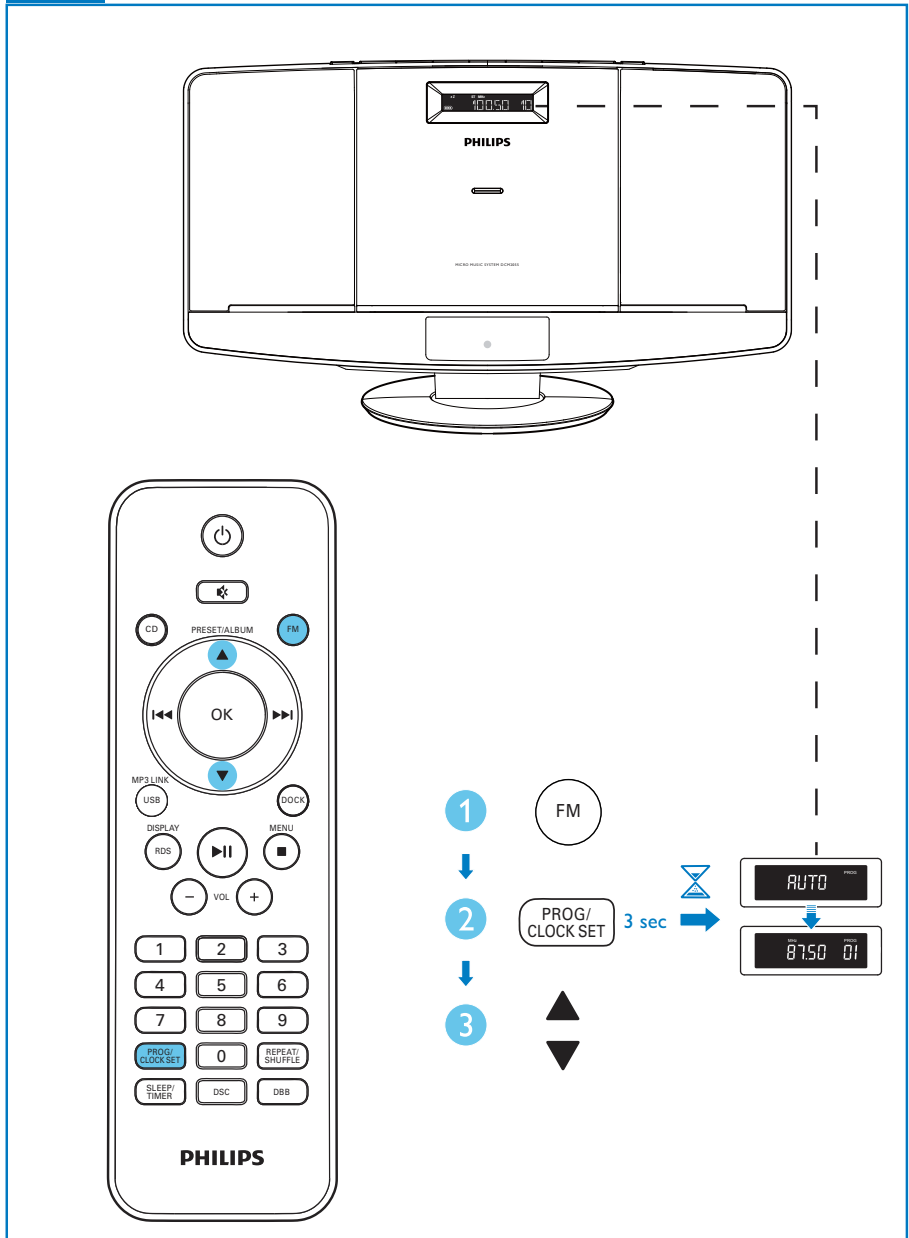

Register your product and get support at
www.philips.com/welcome

DCM2055

PHILIPS

1. PROG/CLOCK SET 3 sec

2. ◀ / ▶

3. PROG/CLOCK SET

©2012 Koninklijke Philips Electronics N.V.
All rights reserved.

DCM2055_37_QSG_V1.0