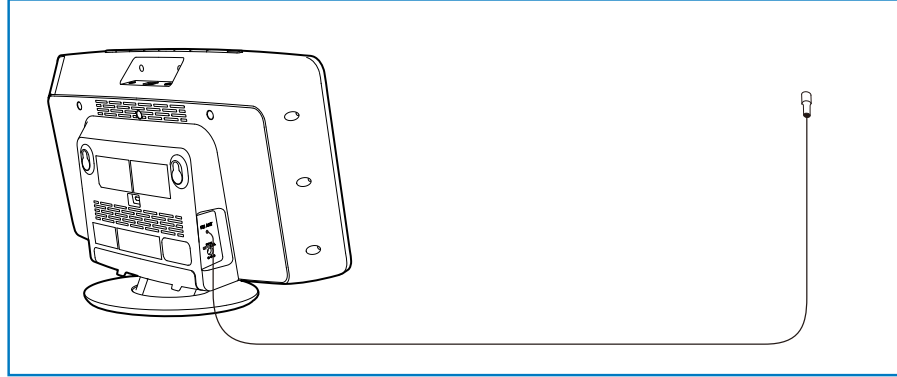

Register your product and get support at
www.philips.com/welcome

DCM2055

PHILIPS

1. PROG/CLOCK SET 3 sec

2. ◀ / ▶

3. PROG/CLOCK SET

©2012 Koninklijke Philips Electronics N.V.
All rights reserved.

DCM2055_37_QSG_V1.0