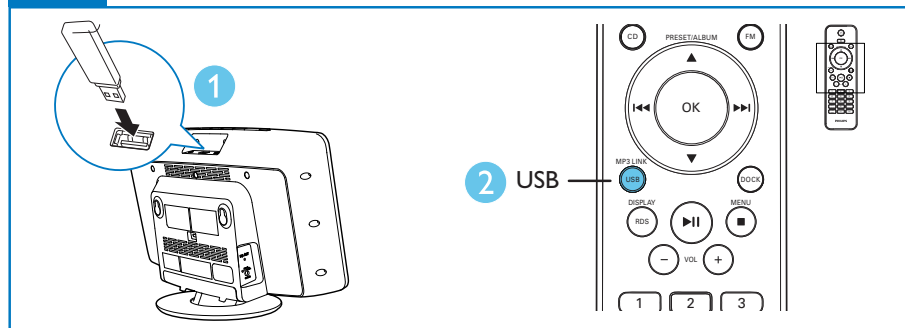

Register your product and get support at
www.philips.com/welcome

DCM2055

PHILIPS

1. PROG/CLOCK SET 3 sec

2. ◀ / ▶

3. PROG/CLOCK SET

©2012 Koninklijke Philips Electronics N.V.
All rights reserved.

DCM2055_37_QSG_V1.0