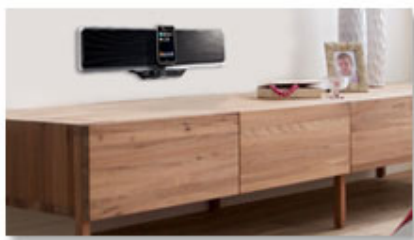

## Wall-mountable

The perfect combination of a slim and versatile design, your Philips audio system is cleverly designed to blend into your living space. The

base of the audio system is a stand so the system can sit securely and nicely on any shelf or cabinet. When wall mounted you have all the same flexibility of the freestanding stand.