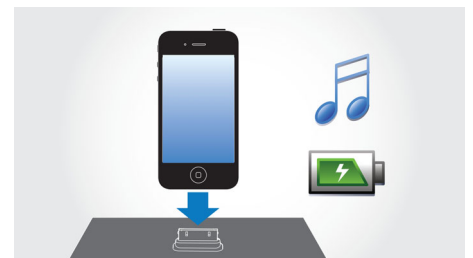

Play & charge your iPod/iPhone

Enjoy your favorite MP3 music while charging your iPod/iPhone! The dock lets you connect your portable device directly to the Docking entertainment system so you can listen to your favorite music in superb sound. It also charges your iPod/iPhone while it plays so you can enjoy your music and not have to worry about your portable player battery running out. The Docking entertainment system automatically charges your portable device while it is docked.