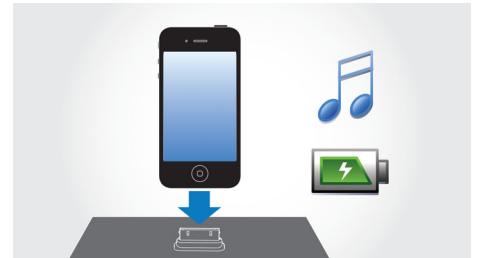

Play & charge your iPod/iPhone

Enjoy your favorite MP3 music while charging your iPod/iPhone! The dock lets you connect your portable device directly to the Docking entertainment system so you can listen to your favorite music in superb sound. It also charges your iPod/iPhone while it plays so you can enjoy your music and not have to worry about your portable player battery running out. The Docking entertainment system automatically charges your portable device while it is docked.