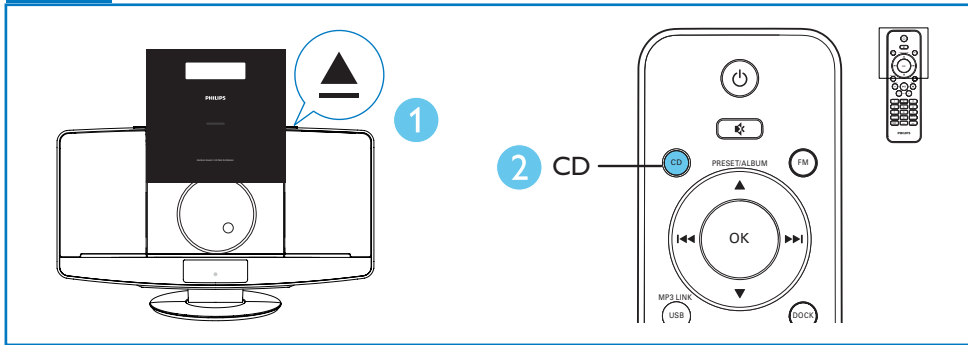

Register your product and get support at  
[www.philips.com/welcome](http://www.philips.com/welcome)

DCM2055

**PHILIPS**

1 **PROG/CLOCK SET** 3 sec

2 **← / →**

3 **PROG/CLOCK SET**

©2012 Koninklijke Philips Electronics N.V.  
All rights reserved.