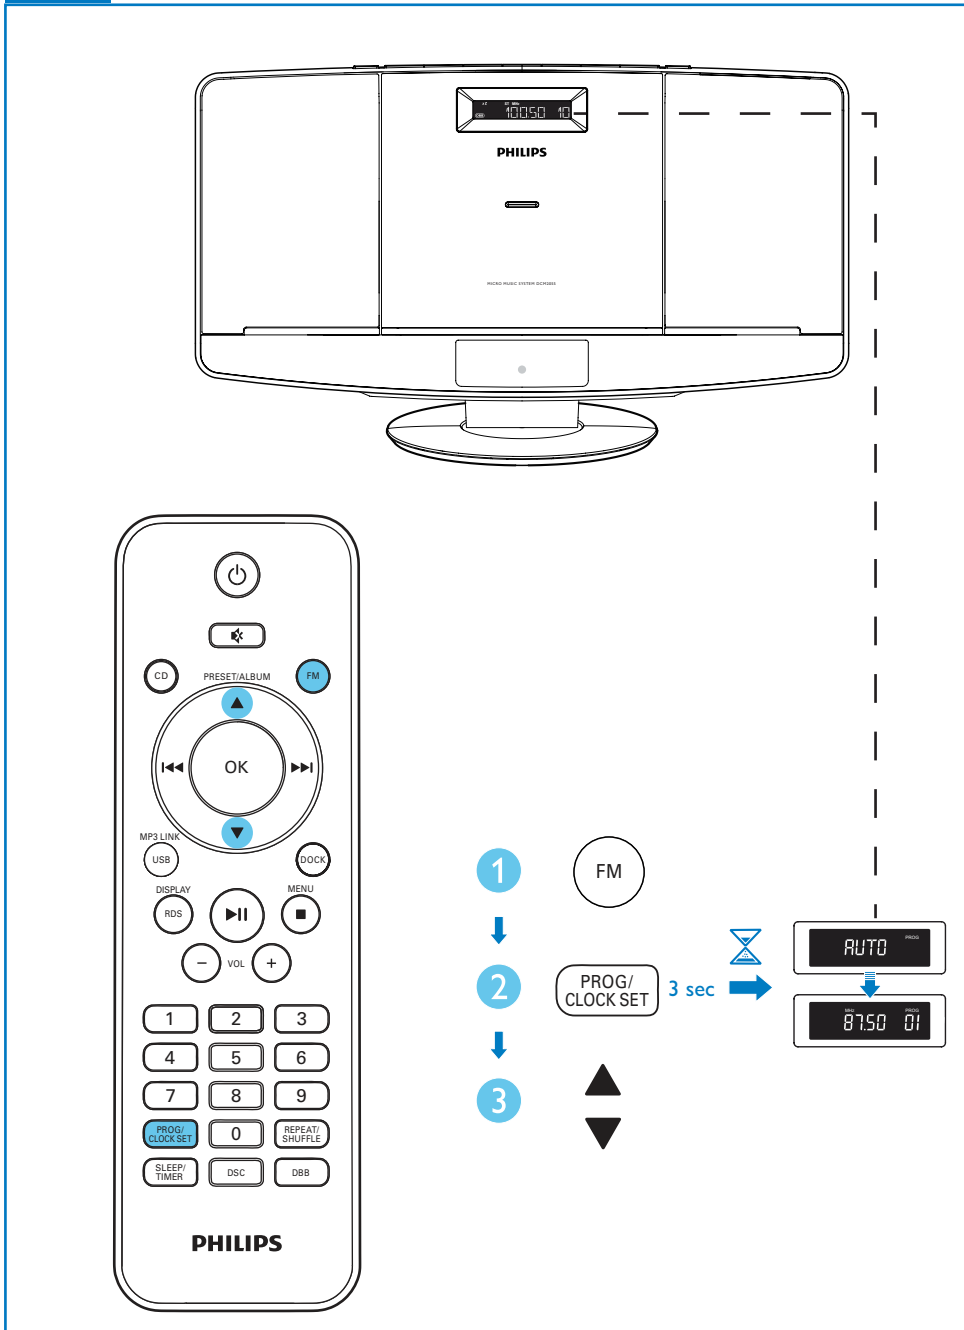

Register your product and get support at  
[www.philips.com/welcome](http://www.philips.com/welcome)

DCM2055

**PHILIPS**

1 **PROG/CLOCK SET** 3 sec

2 **← / →**

3 **PROG/CLOCK SET**

©2012 Koninklijke Philips Electronics N.V.  
All rights reserved.