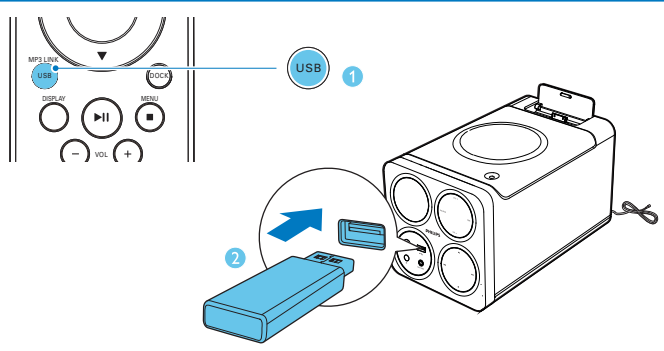

# PHILIPS

--:-- → 09:35

SLEEP/TIMER 03"

CD / FM / USB / DOCK

SLEEP/TIMER

▲ ▼

SLEEP/TIMER

Specifications are subject to change without notice  
©2012 Koninklijke Philips Electronics N.V.  
All rights reserved.