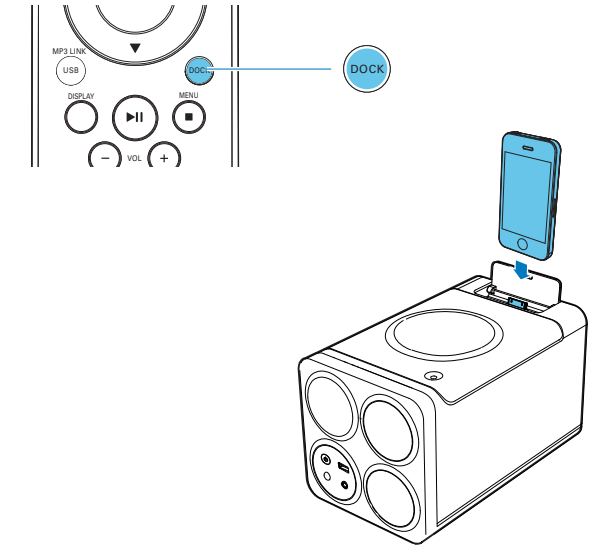

# PHILIPS

--:-- → 09:35

SLEEP/TIMER 03"

CD / FM / USB / DOCK

SLEEP/TIMER

▲ ▼

SLEEP/TIMER

Specifications are subject to change without notice  
©2012 Koninklijke Philips Electronics N.V.  
All rights reserved.