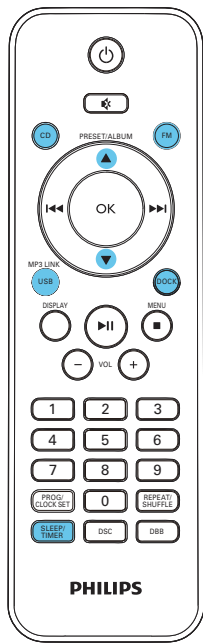

# PHILIPS

--:-- → 09:35

SLEEP/TIMER 03"

CD / FM / USB / DOCK

SLEEP/TIMER

▲ ▼

SLEEP/TIMER

Specifications are subject to change without notice  
©2012 Koninklijke Philips Electronics N.V.  
All rights reserved.