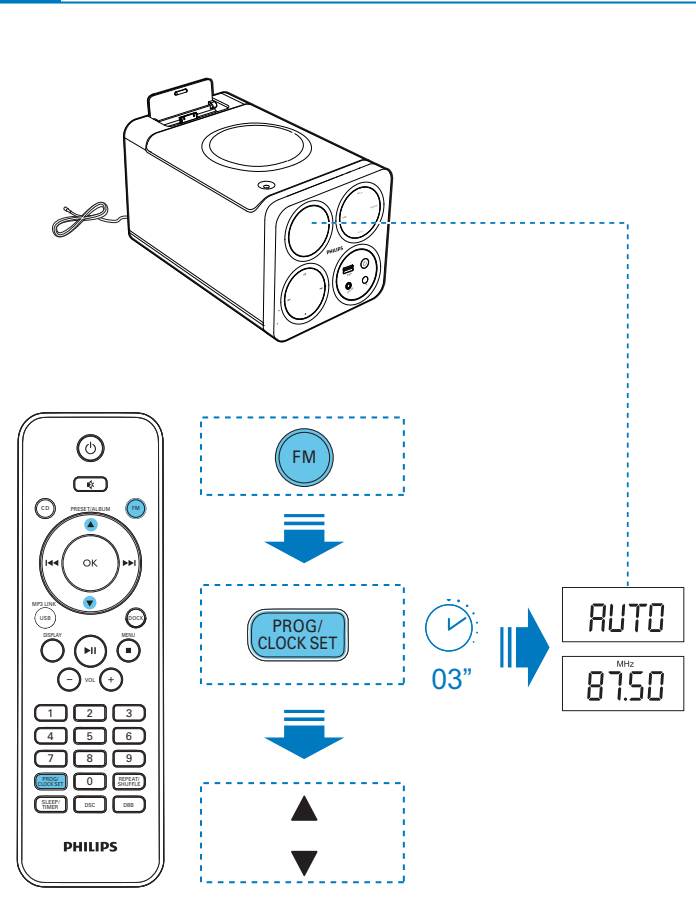

# PHILIPS

--:-- → 09:35

SLEEP/TIMER 03"

CD / FM / USB / DOCK

SLEEP/TIMER

▲ ▼

SLEEP/TIMER

Specifications are subject to change without notice  
©2012 Koninklijke Philips Electronics N.V.  
All rights reserved.