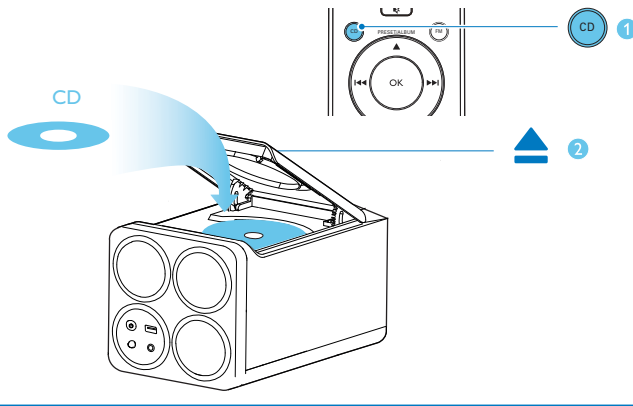

# PHILIPS

--:-- → 09:35

SLEEP/TIMER 03"

CD / FM / USB / DOCK

SLEEP/TIMER

▲ ▼

SLEEP/TIMER

Specifications are subject to change without notice  
©2012 Koninklijke Philips Electronics N.V.  
All rights reserved.