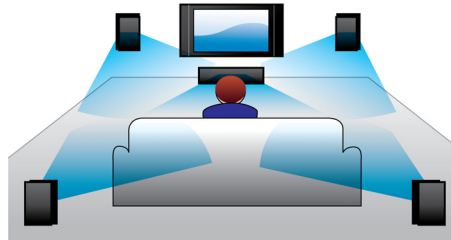

PHILIPS

Highlights

Dynamic Bass Boost

Dynamic Bass Boost maximises your music enjoyment by emphasising the bass content of the music throughout the range of volume settings - from low to high – at the touch of a button! Bottom-end bass frequencies usually get lost when the volume is set at a low level. To counteract this, Dynamic Bass Boost can be switched on to boost bass levels, so you can enjoy consistent sound even when you turn down the volume.

Digital Sound Control

Digital Sound Control offers you a choice of pre-set Jazz, Rock, Pop and Classical controls you can use to optimise the frequency ranges for different musical styles. Each mode uses graphic equalizing technology to automatically adjust the sound balance and enhance the most important sound frequencies in your chosen

music style. Ultimately, Digital Sound Control makes it easy for you get the most out of your music by precisely adjusting the sound balance to match the type of music you are playing.

Dolby Digital

Because Dolby Digital standards, the world's leading digital multi-channel audio standards, make use of the way the human ear naturally processes sound, you experience superb quality surround sound audio with realistic spatial cues.

is to plug your portable MP3 player into the audio system.

Play & charge your iPod/iPhone

Enjoy your favourite MP3 music while charging your iPod/iPhone! The dock lets you connect your portable device directly to the Docking entertainment system so you can listen to your favourite music in superb sound. It also charges your iPod/iPhone while it plays so you can enjoy your music and not have to worry about your portable player battery running out. The Docking entertainment system automatically charges your portable device while it is docked.