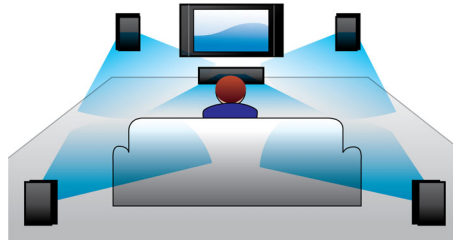

PHILIPS

Highlights

Dynamic Bass Boost

Dynamic Bass Boost maximizes your music enjoyment by emphasizing the bass content of the music throughout the range of volume settings - from low to high – at the touch of a button! Bottom-end bass frequencies usually get lost when the volume is set at a low level. To counteract this, Dynamic Bass Boost can be switched on to boost bass levels, so you can enjoy consistent sound even when you turn down the volume.

Digital Sound Control

Digital Sound Control offers you a choice of pre-set Jazz, Rock, Pop and Classic controls you can use to optimise the frequency ranges for different musical styles. Each mode uses graphic equalizing technology to automatically adjust the sound balance and enhance the most important sound frequencies in your chosen

music style. Ultimately, Digital Sound Control makes it easy for you get the most out of your music by precisely adjusting the sound balance to match the type of music you are playing.

Dolby Digital

Because Dolby Digital, the world's leading digital multi-channel audio standards, make use of the way the human ear naturally processes sound, you experience superb quality surround sound audio with realistic spatial cues.

is to plug your portable MP3 player to the audio system.

Play & charge your iPod/iPhone

Enjoy your favorite MP3 music while charging your iPod/iPhone! The dock lets you connect your portable device directly to the Docking entertainment system so you can listen to your favorite music in superb sound. It also charges your iPod/iPhone while it plays so you can enjoy your music and not have to worry about your portable player battery running out. The Docking entertainment system automatically charges your portable device while it is docked.