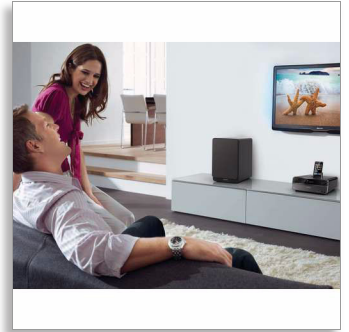

Philips
Component DVD micro
system

Dock for iPod/iPhone
60 W

DCD322

Obsessed with sound

Relax with great music and movies

Experience the magic of movies with this Philips Component DVD micro system featuring Dolby Digital. Enjoy Divx Ultra movies, MP3-CDs, MP3 Link and USB Direct, and charge or play your iPod/iPhone anytime.

Enrich your movie experience

- Dolby Digital for ultimate movie experience
- Play DVD, DivX® Ultra, MP3/WMA-CD, CD and CD-RW

Enrich your sound experience

- Dynamic Bass Boost for deep and dramatic sound
- Digital Sound Control for optimized music style settings
- 60W RMS total output power

PHILIPS

Highlights

Dynamic Bass Boost

Dynamic Bass Boost maximizes your music enjoyment by emphasizing the bass content of the music throughout the range of volume settings - from low to high – at the touch of a button! Bottom-end bass frequencies usually get lost when the volume is set at a low level. To counteract this, Dynamic Bass Boost can be switched on to boost bass levels, so you can enjoy consistent sound even when you turn down the volume.

is to plug your portable MP3 player to the audio system.

Play & charge your iPod/iPhone

Enjoy your favorite MP3 music while charging your iPod/iPhone! The dock lets you connect your portable device directly to the Docking entertainment system so you can listen to your favorite music in superb sound. It also charges your iPod/iPhone while it plays so you can enjoy your music and not have to worry about your portable player battery running out. The Docking entertainment system automatically charges your portable device while it is docked.