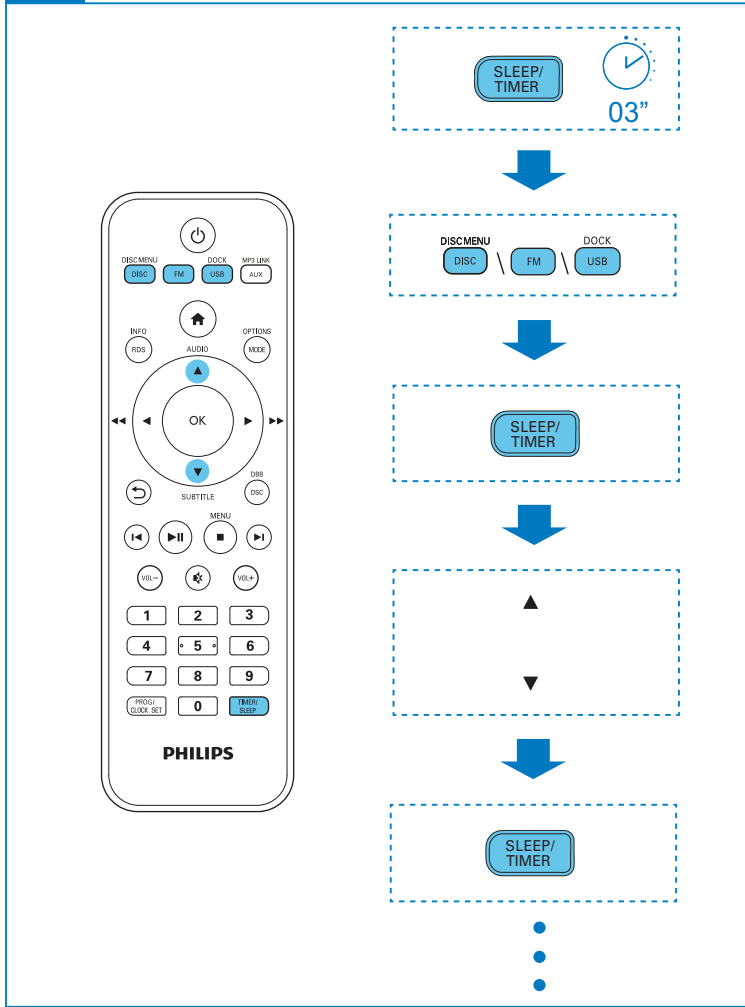

Register your product and get support at www.philips.com/welcome

DCD2030

Quick start guide

Use bumper to keep iPad 2 stable if not in case.

2011 © Koninklijke Philips N.V.
 All rights reserved.
 DCD2030_98_QSG_V2.0