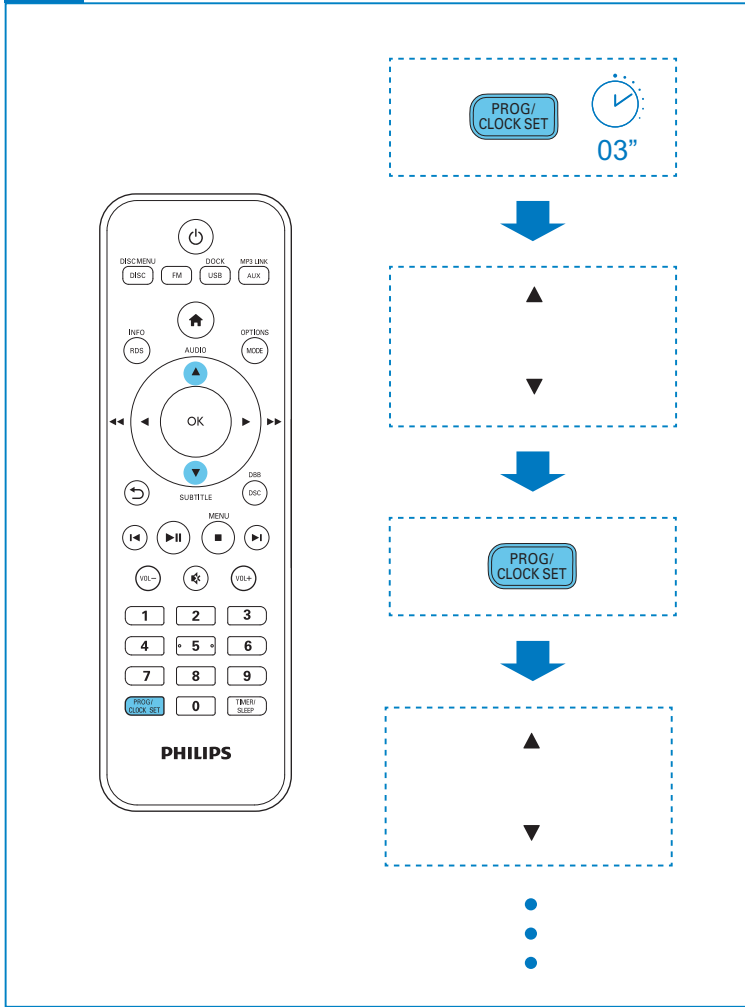

Register your product and get support at www.philips.com/welcome

DCD2030

Quick start guide

Use bumper to keep iPad 2 stable if not in case.

2011 © Koninklijke Philips N.V.
 All rights reserved.
 DCD2030_98_QSG_V2.0