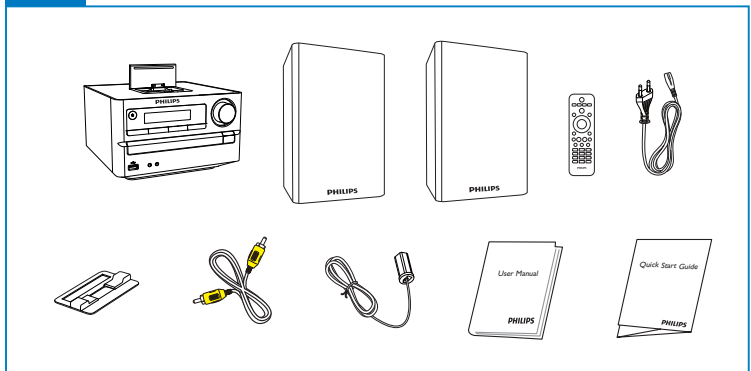

Register your product and get support at www.philips.com/welcome

DCD2030

Quick start guide

Use bumper to keep iPad 2 stable if not in case.

2011 © Koninklijke Philips N.V.
 All rights reserved.
 DCD2030_98_QSG_V2.0