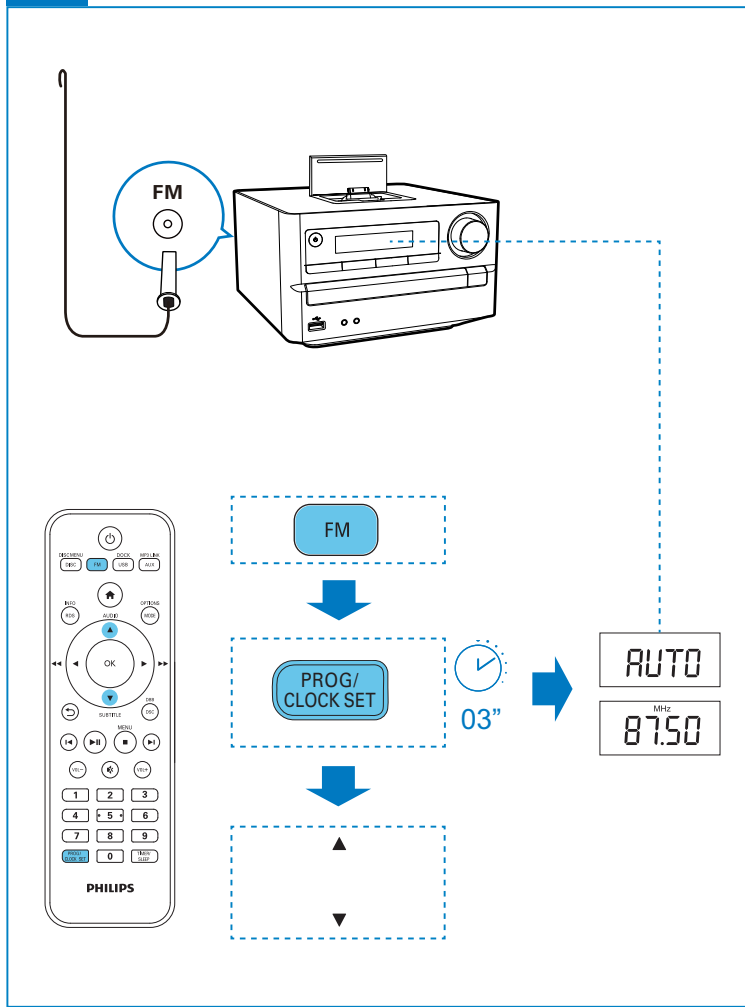

Register your product and get support at www.philips.com/welcome

DCD2030

Quick start guide

Use bumper to keep iPad 2 stable if not in case.

2011 © Koninklijke Philips N.V.
 All rights reserved.
 DCD2030_98_QSG_V2.0