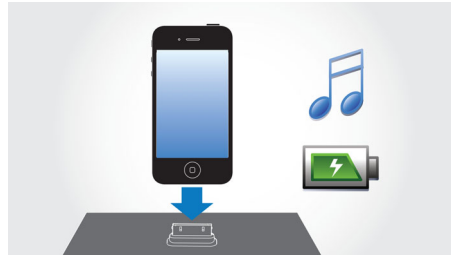

- Motorized sliding front door adding style and elegance
- Wall-mountable option for flexible placement

PHILIPS

Highlights

Digital Sound Control

Digital Sound Control offers you a choice of pre-set Jazz, Rock, Pop and Classic controls you can use to optimise the frequency ranges for different musical styles. Each mode uses graphic equalizing technology to automatically adjust the sound balance and enhance the most important sound frequencies in your chosen music style. Ultimately, Digital Sound Control makes it easy for you get the most out of your music by precisely adjusting the sound balance to match the type of music you are playing.

Dynamic Bass Boost

Dynamic Bass Boost maximizes your music enjoyment by emphasizing the bass content of the music throughout the range of volume settings - from low to high - at the touch of a button! Bottom-end bass frequencies usually get lost when the volume is set at a low level. To counteract this, Dynamic Bass Boost can be switched on to boost bass levels, so you can enjoy consistent sound even when you turn down the volume.

Play & charge your iPod/iPhone

Enjoy your favorite MP3 music while charging your iPod/iPhone! The dock lets you connect your portable device directly to the Docking entertainment system so you can listen to your favorite music in superb sound. It also charges your iPod/iPhone while it plays so you can enjoy your music and not have to worry about your portable player battery running out. The Docking entertainment system automatically charges your portable device while it is docked.