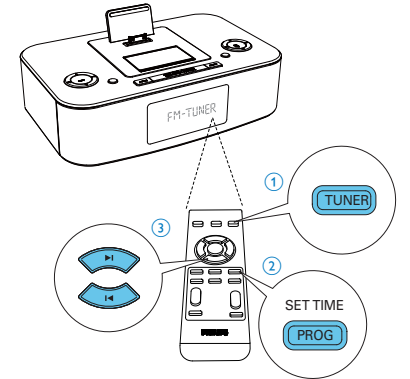

3

4

5

DC390_98_QSG_V2.0