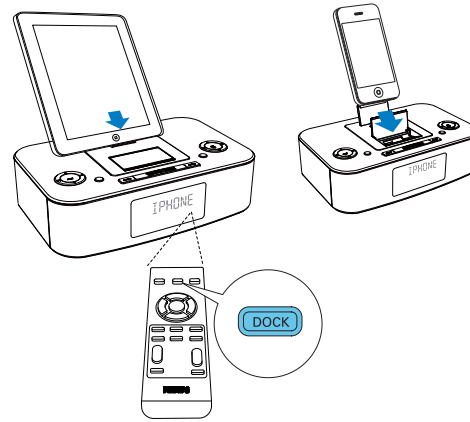

3

4

5

DC390_98_QSG_V2.0