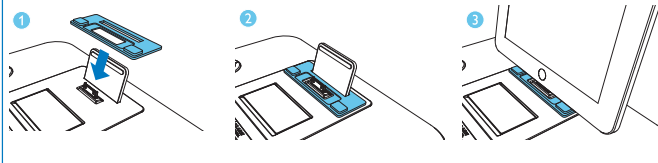

Register your product and get support at
www.philips.com/welcome

DC390

PHILIPS

1

2

SET TIME
PROG 2 sec.

SET TIME
PROG

3