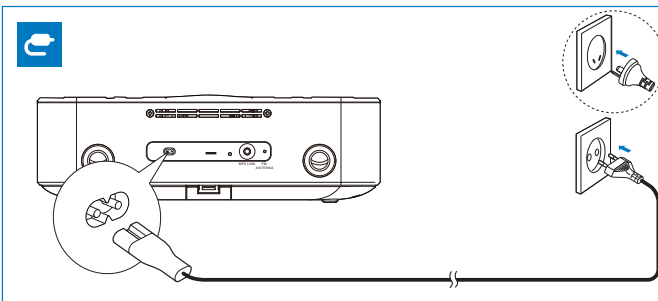

Register your product and get support at
www.philips.com/welcome

DC390

PHILIPS

1

2

SET TIME
PROG 2 sec.

SET TIME
PROG

3