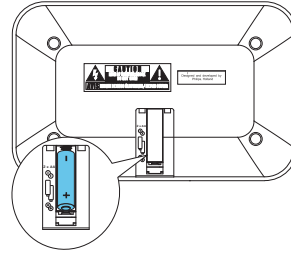

Register your product and get support at
www.philips.com/welcome

DC390

PHILIPS

1

2

SET TIME
PROG 2 sec.

SET TIME
PROG

3