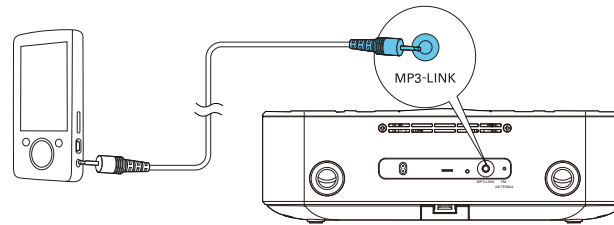

3

4

5

DC390_98_QSG_V2.0