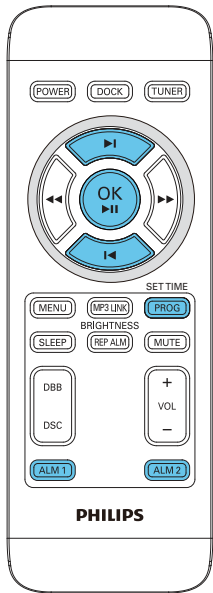

3

4

5

DC390_98_QSG_V2.0