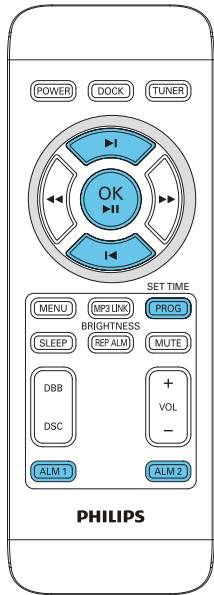

3

4

5

© 2011 Koninklijke Philips Electronics N.V.
All rights reserved.
<http://www.philips.com>

DC390_05/12/37/93_QSG_V2.2