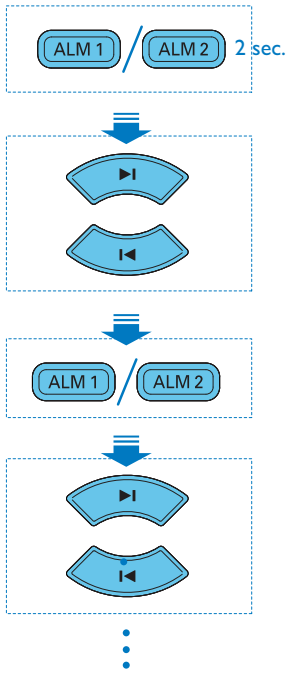

3

4

5

© 2011 Koninklijke Philips Electronics N.V.
All rights reserved.
<http://www.philips.com>

DC390_05/12/37/93_QSG_V2.2