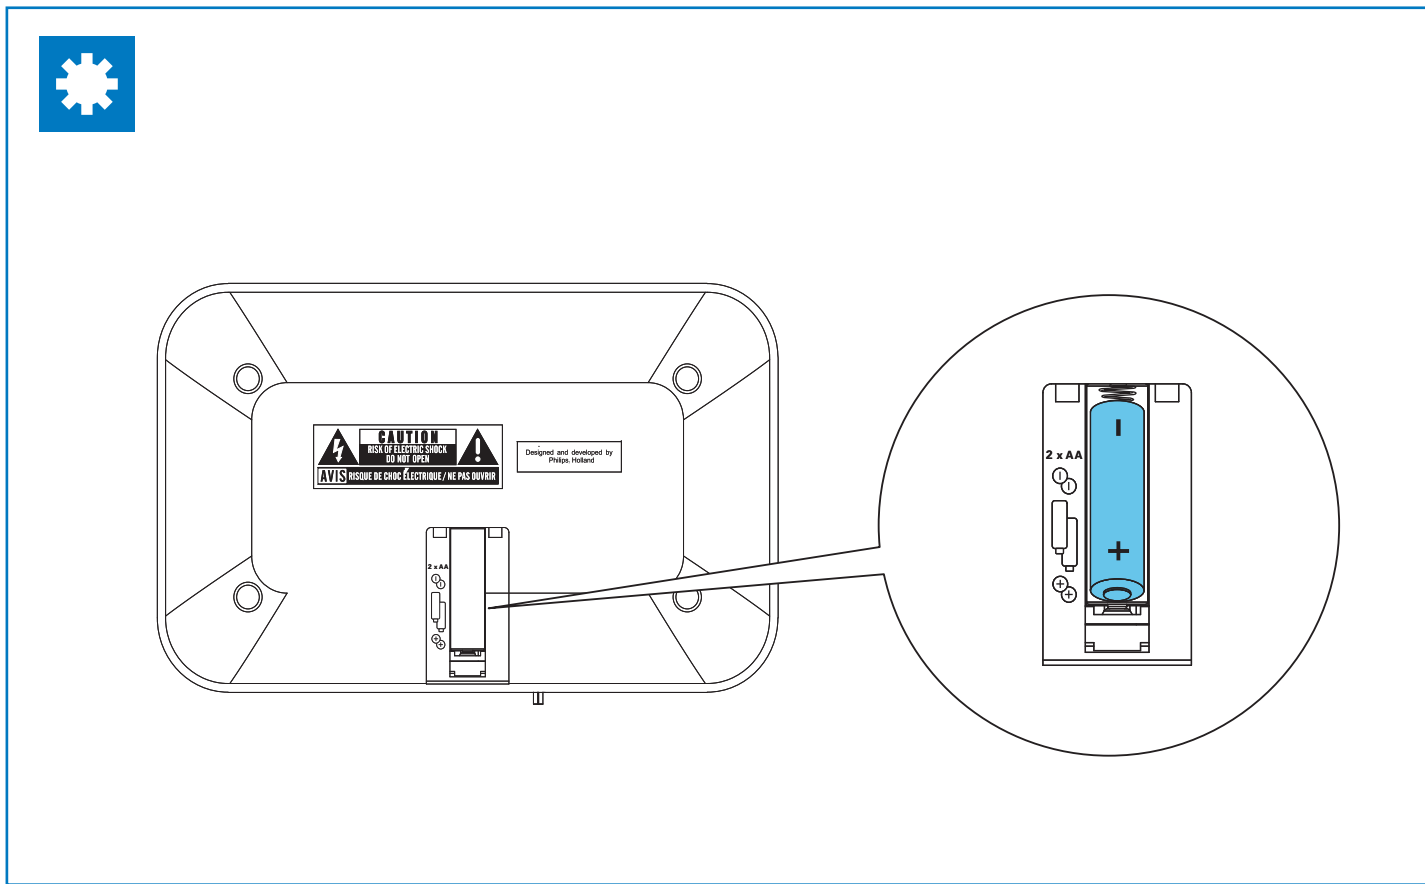

PHILIPS

1

2

3

ALM 1 / ALM 2 2 sec.

▶ | ◀

ALM 1 / ALM 2

▶ | ◀

⋮

4

DOCK

MP3-LINK

5

TUNER

SET TIME

PROG