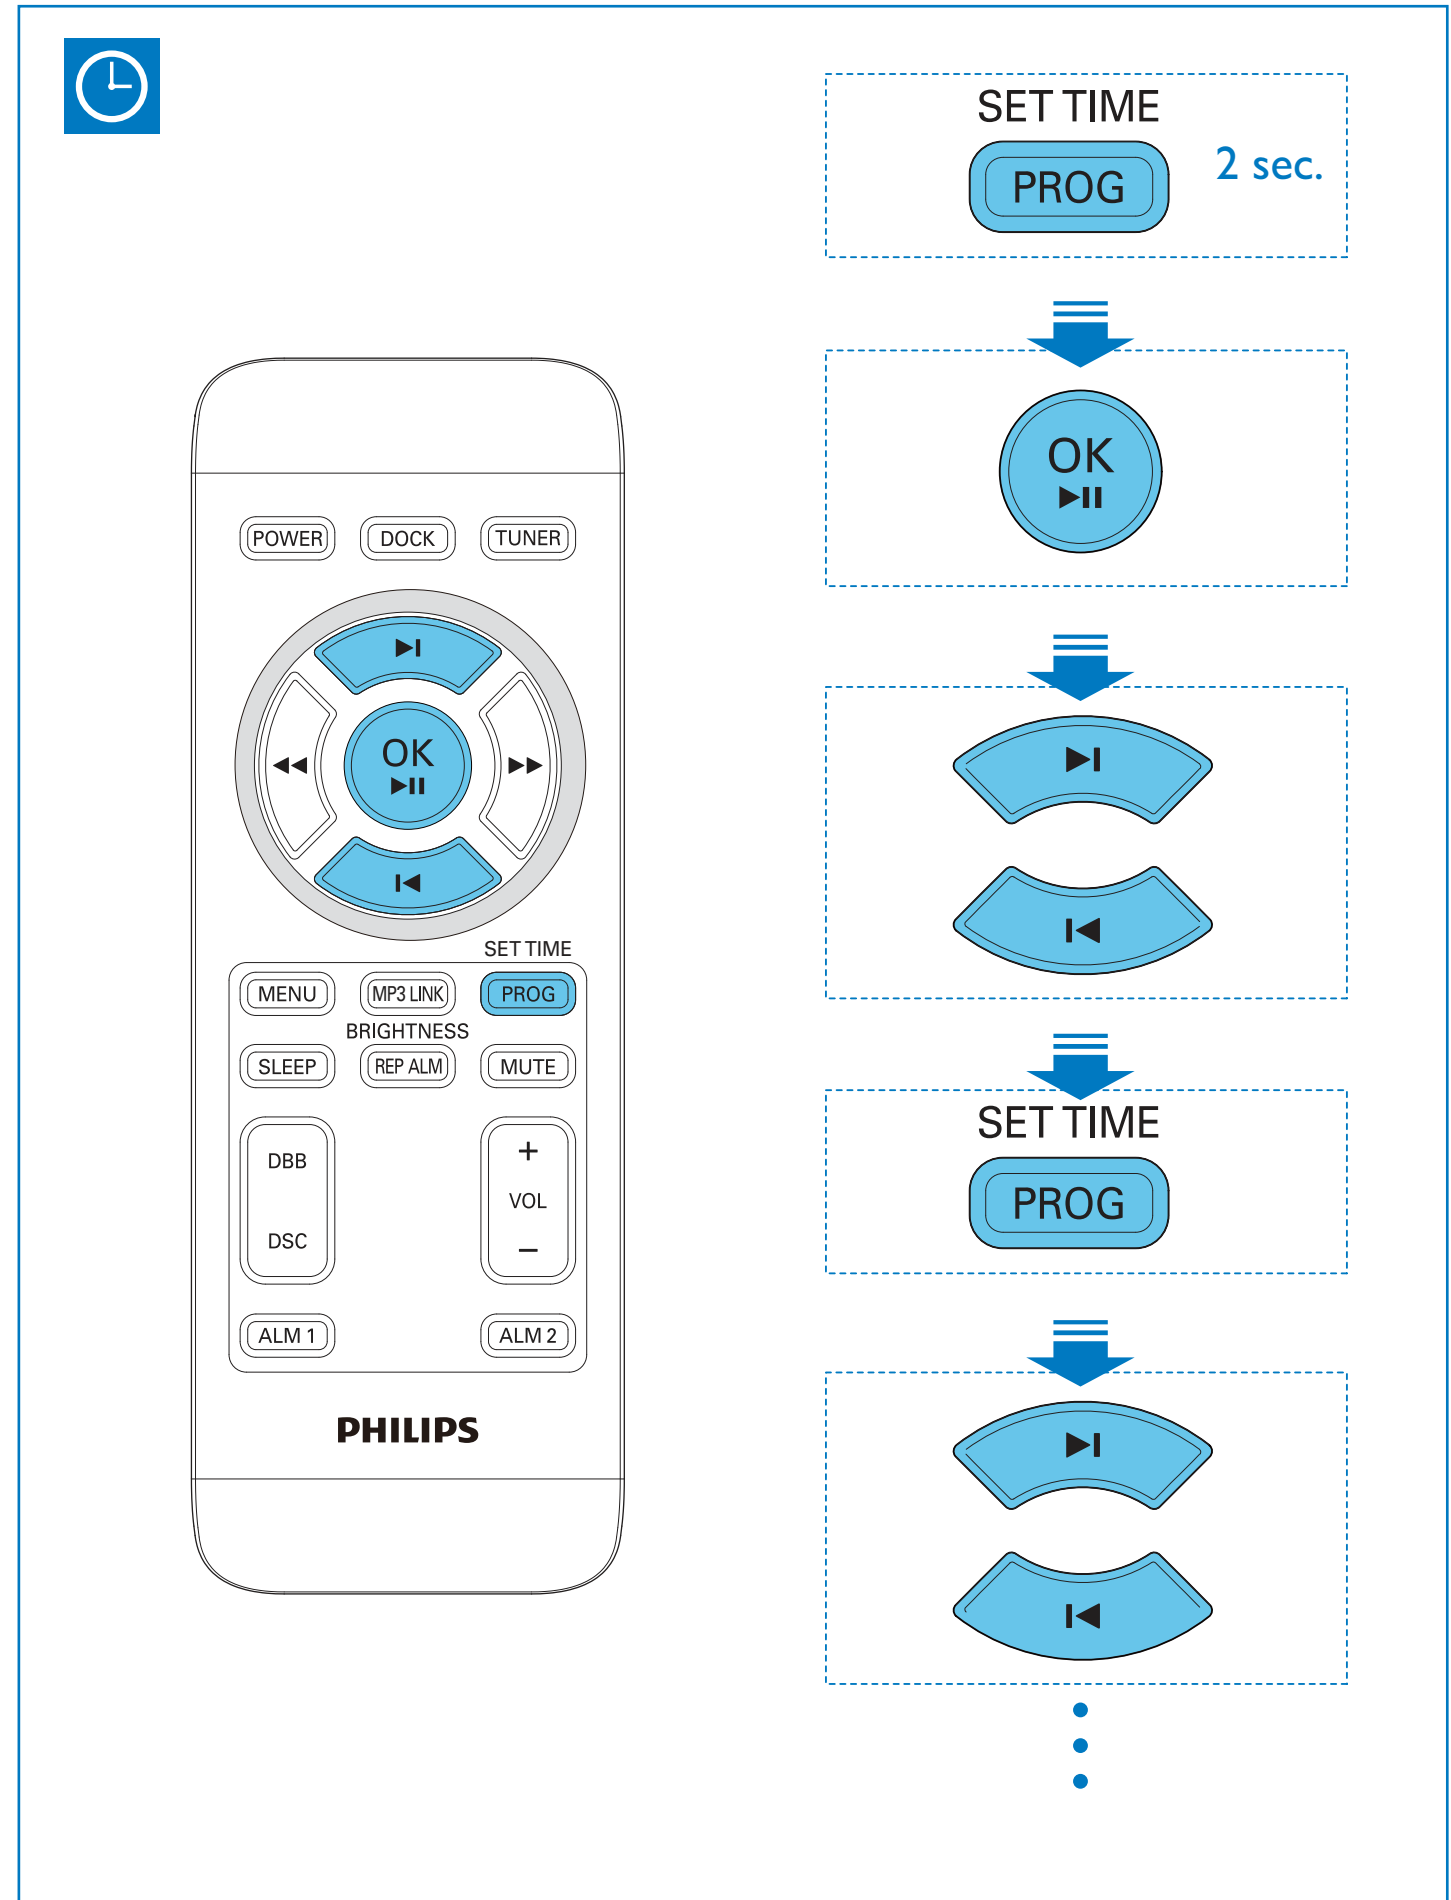

PHILIPS

1

2

3

ALM 1 / ALM 2 2 sec.

▶ | ◀

ALM 1 / ALM 2

▶ | ◀

⋮

4

DOCK

MP3-LINK

5

TUNER

SET TIME

PROG