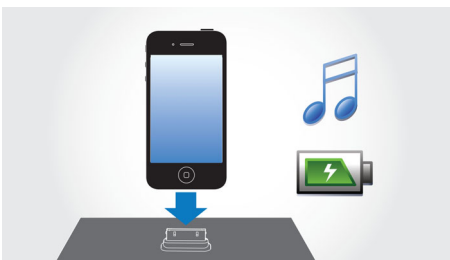

Design that blends into your interior

- Aluminum cabinet

PHILIPS

Highlights

Weekday/ weekend alarm

Designed with modern day lifestyles in mind, this clock radio has a dual alarm feature, allowing you to set different alarm times for weekdays and weekends or even vary the alarm settings for couples. The alarm settings can be tailored for the same alarm times for the entire week from Monday to Sunday. Or you can set the alarm for an early start on weekdays from Monday to Friday, and lazy lie-ins for Saturday and Sundays. Whichever you choose, this convenient features saves you from the hassle of fiddling with different alarm times every single night.

Play & charge your iPod/iPhone

Enjoy your favorite MP3 music while charging your iPod/iPhone! The dock lets you connect your portable device directly to the Docking entertainment system so you can listen to your favorite music in superb sound. It also charges your iPod/iPhone while it plays so you can enjoy your music and not have to worry about your portable player battery running out. The Docking entertainment system automatically charges your portable device while it is docked.