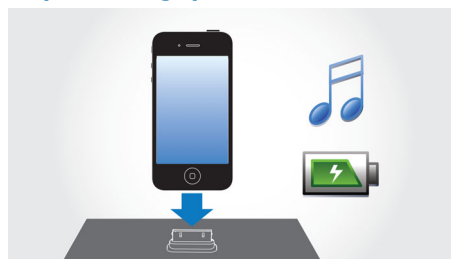

Play and charge your iPod

Enjoy your favorite MP3 music while charging your iPod! The dock lets you connect your iPod directly to the Docking entertainment system so you can listen to your favorite music in superb sound. It also charges your iPod while it plays so you can enjoy your music and not have to worry about your iPod battery running out. The Docking entertainment system automatically charges your iPod while it is docked.

Specifications

iPod compatibility

- Compatible with: iPod mini, iPod with color display, iPod 5th Generation, iPod classic, iPod nano 1st Generation, iPod nano 2nd Generation, iPod nano 3rd Generation, iPod nano 4th Generation, iPod touch, iPod touch 2nd Generation, iPod nano 5th Generation, iPod nano 6th generation, iPod touch 4th generation

Tuner/Reception/Transmission

- Tuner Bands: FM
- Auto digital tuning
- Station presets: 20
- Antenna: FM Antenna

Audio Playback

- Cradle playback mode: Charging iPod, Play and Pause, Next and Previous track

Convenience

- Clock/Version: Digital
- Alarms: 24 hour alarm reset, Buzzer Alarm, Radio Alarm, Repeat alarm (snooze), Sleep timer

Sound

- Sound System: Stereo
- Output power (RMS): 2x1.5W
- Volume Control: Volume Control up/down

Loudspeakers

- Built-in speakers: 2
- Neodymium magnet system

Connectivity

- MP3-Link: 3.5mm stereo input

Dimensions

- Product dimensions (W x H x D): 144 x 144 x 62 mm

Accessories

- Included accessories: 3.5mm stereo line in cable, AC-DC Adapter, Quick Use Guide, User Manual, World Wide Warranty leaflet

Issue date 2014-02-05

Version: 4.0.9

12 NC: 8670 000 30939
EAN: 87 12581 49014 0

© 2014 Koninklijke Philips N.V.
All Rights reserved.

Specifications are subject to change without notice.
Trademarks are the property of Koninklijke Philips N.V.
or their respective owners.

www.philips.com