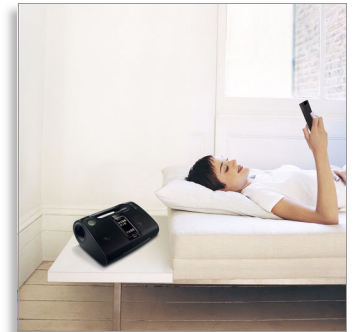

Philips  
docking entertainment  
system with Dynamic Bass  
Boost

- USB Direct
- FM digital tuner
- MP3 Link

DC185

## Play and charge your iPod

Enjoy your favorite MP3 music while charging your iPod! The dock lets you connect your iPod directly to the Docking entertainment system so you can listen to your favorite music in superb sound. It also charges your iPod while it plays so you can enjoy your music and not have to worry about your iPod battery running out. Use the remote control to navigate, select and playback the music stored on your iPod. The Docking entertainment system automatically charges your iPod while it is docked.