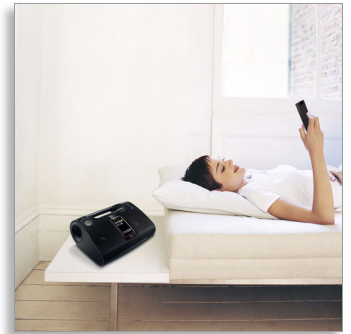

Philips
Docking Entertainment
System with Dynamic Bass
Boost

USB Direct

FM digital tuner MP3 Link

DC185

Enjoy iPod and MP3 music out loud anywhere you go

Free your iPod music and enjoy it out loud on the Philips DC185 with powerful 2 x 2 W sound. Share all your tunes and liven up any party or just plug in your USB device to enjoy your favourite music on the go.

Enrich your sound experience

- Play and charge your iPod
- USB Direct for MP3/WMA music playback

Superb performance in a compact design

- Dynamic Bass Boost for deep and dramatic sound
- 2 x 2 W RMS total output power

- Sound Enhancement: Dynamic Bass Boost
- Volume Control: Volume Control up/down
- Speaker diameter: 3"

Loudspeakers

- Built-in speakers: 2

Convenience

- Display Type: LCD
- User convenience: Sleep Timer

Power

Play and charge your iPod

Enjoy your favourite MP3 music while charging your iPod! The dock lets you connect your iPod directly to the Docking entertainment system so you can listen to your favourite music in superb quality. It also charges your iPod while it plays so you can enjoy your music and not have to worry about your iPod battery running out. Use the remote control to navigate, select and playback the music stored on your iPod. The Docking entertainment system automatically charges your iPod while it is docked.