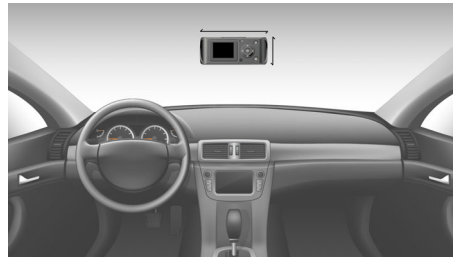

- Clever design that is perfect for limited windshield space
- 1.5" LCD for view-finding and intuitive control

PHILIPS

Highlights

Full HD 1080p 30fps recording

Full HD 1080p 30fps recording for the most details possible

Seamless loop recording

Seamless loop recording for fuss-free & continuous captures

High dynamic range (HDR) CMOS

High dynamic range (HDR) CMOS for clear images in low light

Secure Record

Secure record with write protection of recent captures

Clever design

Clever design that is perfect for limited windshield space

1.5" LCD for view-finding

1.5" LCD for view-finding and intuitive control

H.264 video compression

H.264 video compression for more footage in high quality