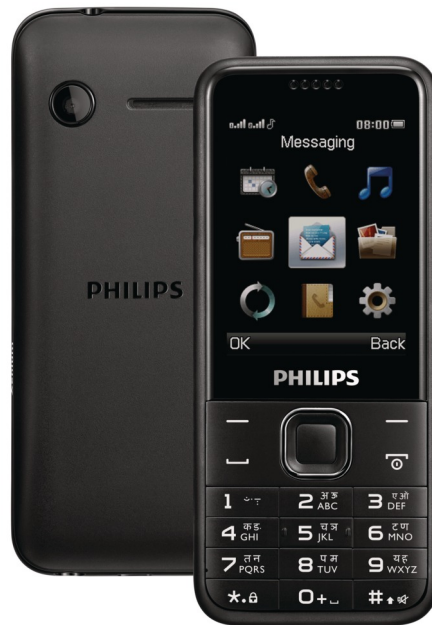

PHILIPS

Mobile Phone

E162

Black

CTE162BK

Enduring care

Non-sharp edge design endowing with comfortable handhold, Philips E162 packs superb standby time of 66 days, and plus FM radio, camera, high volume speaker. All presented in the high quality design.

Always on, always connected

- Up to 66 days standby time
- Up to 24 hours talk time
- Dual SIM for 2 groups of contacts

Simplicity of use

- 6.1 cm (2.4") QVGA 262K color TFT display for vivid graphics
- Big voice for comfortable experience
- Built-in flashlight
- Enjoy FM music your way - out loud or via a headset

Specifications

Dimensions

Form Factor: Candy bar

Handset dimensions: 121.5*52.3*15.3mm

Handset weight: 100g

Antenna: Integrated

Handset color: black

Network Features