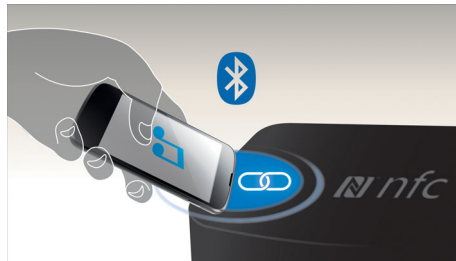

## MTM speakers

Midwoofer-tweeter-midwoofer (MTM) configuration in all main and satellite speakers allow loud and truly reproduced sound regardless of listening position. You can always enjoy crystal clear sound without distortion no matter when you are sitting.

## Subwoofer base reflector

Dome shaped base reflector enhances a stronger and deeper base by radiating sound smoothly in 360 degree direction. The design also prevents damping effect when the subwoofer is being placed on carpet.

## Bluetooth wireless streaming

Bluetooth wireless music streaming from your music devices

## NFC technology

Pair Bluetooth devices easily with one-touch NFC (Near Field Communications) technology. Just tap the NFC enabled smartphone or tablet on the NFC area of a speaker to turn the

speaker on, start Bluetooth pairing, and begin streaming music.