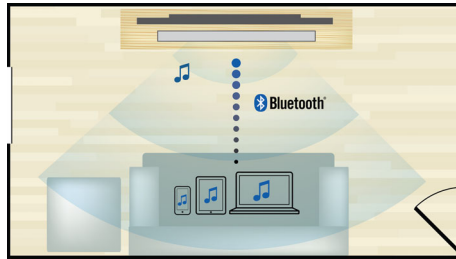

Highlights

Wireless rear speakers and sub

Wireless rear speakers and subwoofer for hassle free set-up

Smart cable management

Smart cable management for organized cables across your room

MTM speakers

Midwoofer-tweeter-midwoofer (MTM) configuration in all main and satellite speakers allow loud and truly reproduced sound regardless of listening position. You can always enjoy crystal clear sound without distortion no matter when you are sitting.

Subwoofer base reflector

Dome shaped base reflector enhances a stronger and deeper base by radiating sound smoothly in 360 degree direction. The design also prevents damping effect when the subwoofer is being placed on carpet.

Bluetooth wireless streaming

Bluetooth wireless music streaming from your music devices