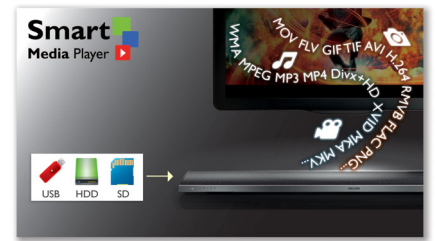

## Android™ Compatibility

This home cinema speaker is compatible with all Android™ DLNA tablets and phones so you can stream all of your favourite music, movies and photos wirelessly. Simply ensure your home cinema speaker and Android devices are connected to the same Wi-Fi network, and you can start enjoying endless entertainment straight away.

## Stream wirelessly

Philips SimplyShare lets you effortlessly share all your favourite music, movies and photos directly from your Android DLNA tablet/phone to your home cinema sound. Simply connect your home cinema speaker, TV and Android devices to your Wi-Fi network, and start streaming your media files easily.

## Integrated Smart Media Player

The integrated Smart Media Player lets you play all your media files on this home cinema speaker. Simply connect a portable hard drive, thumb drive or SD card to the USB connector/SD card slot\* of the home cinema speaker and start enjoying your music, movies and photos right from the comfort of your sofa.