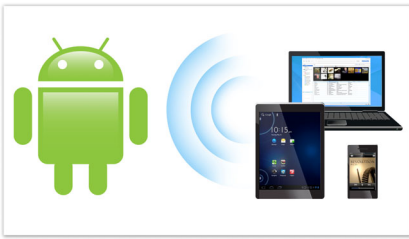

Highlights

Android™ Compatibility

This home cinema speaker is compatible with all Android™ DLNA tablets and phones so you can stream all of your favourite music, movies and photos wirelessly. Simply ensure your home cinema speaker and Android devices are connected to the same Wi-Fi network, and you can start enjoying endless entertainment straight away.