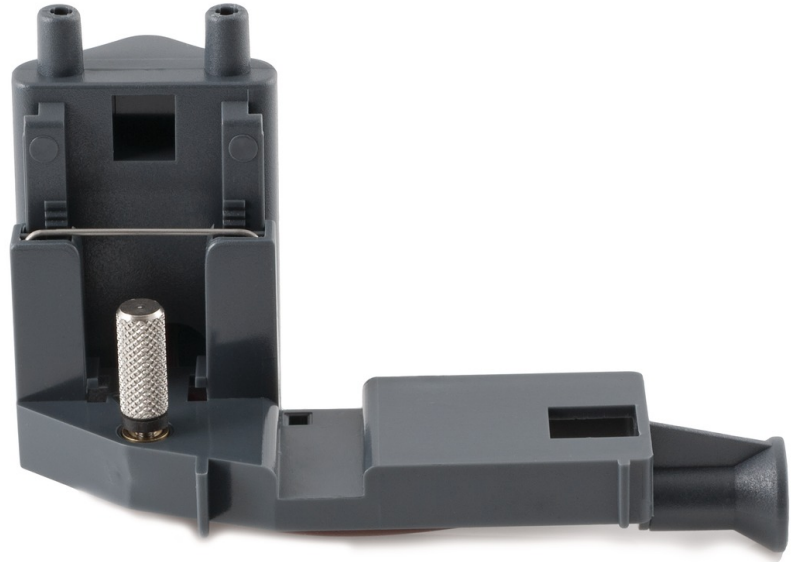

# PHILIPS

Coffee dispenser

Synchrony Digital, Stratos

CRP985

## To distribute coffee in your espresso machine

Please check specifications for compatible products

This coffee dispenser doses the coffee in your espresso machine precisely. Guarantees coffee of the very best quality!