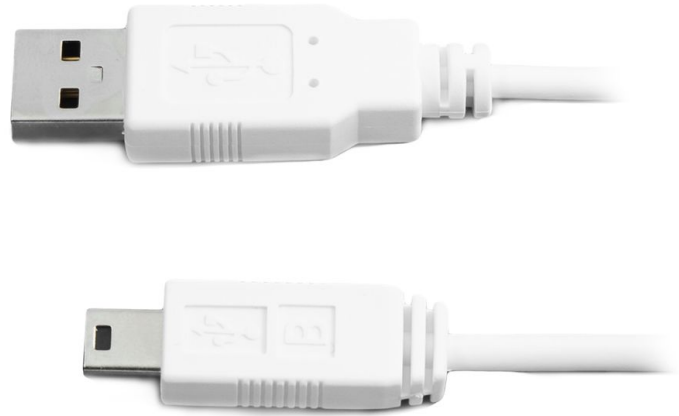

PHILIPS

USB cable for travel
case

DiamondClean

CRP248

For charging your toothbrush when you're travelling

Find matching products on the specifications tab

The Sonicare DiamondClean toothbrush provides the ultimate in cleaning. This USB cord can be used to connect the charging travel case of your DiamondClean to your laptop or to a plug socket.

Specifications

Replaceable part

Fits product types:: To be defined

Fits product type:: HX9332/04, HX9342/02, HX9342/04, HX9382/04