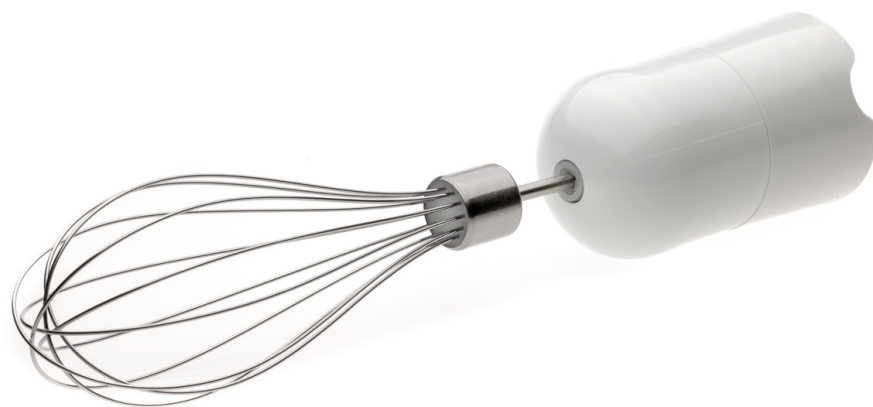

PHILIPS

Whisk unit

CP9579

to replace your current whisk accessory

Single whisk accessory for Philips hand blender for whipping cream, mayonnaise, pancake batter and more. Makes your hand blender multifunctional and versatile.

Ease of using Philips spare parts

- Easily renew your product with original Philips parts

Highlights

Easy replacement of product parts

From time to time your product needs a facelift, and with Philips consumer replacement parts to renew your product, it's never been so easy! All this with guaranteed Philips quality.