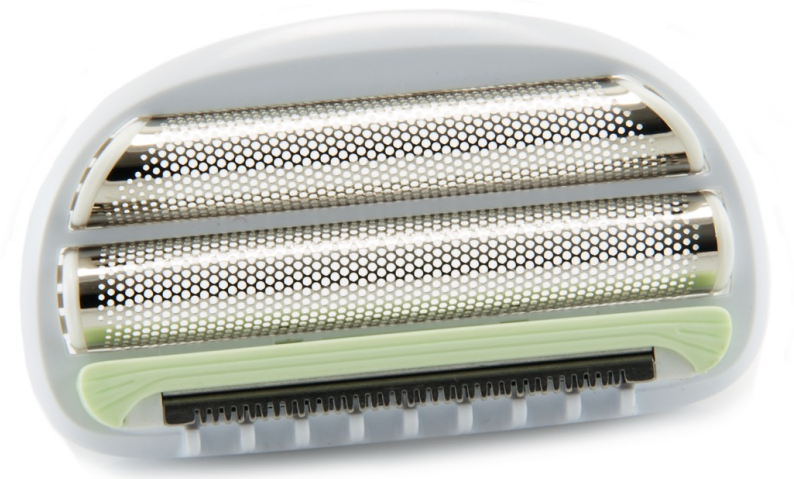

PHILIPS

Shaving head

nickel

CP9150/01

To replace your current shaving head.

Find matching products on the specifications tab

Double foil shaving head for superior shave.

Ease of using Philips spare parts

- Easy renew your product with original Philips parts

Highlights

Easy renew of product parts

From time to time your product needs a facelift but it was never so easy like with Philips consumer replacement parts to renew your product. This all with guaranteed Philips quality.