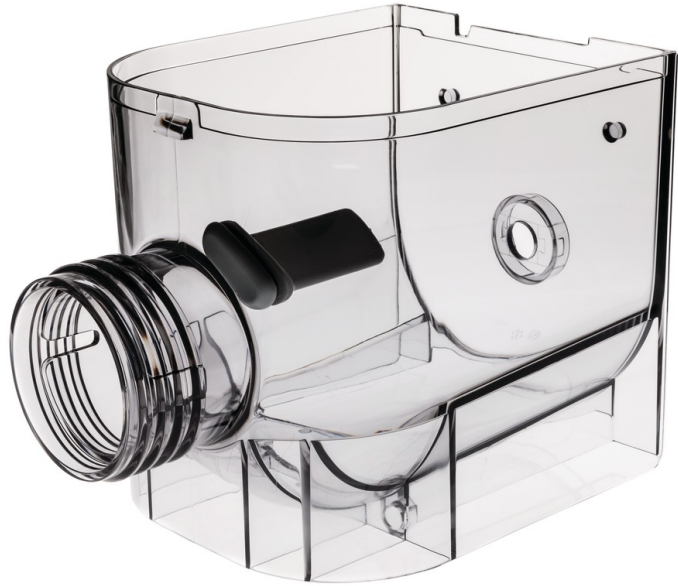

PHILIPS

Mixing chamber

CP0930

to exchange your current mixing chamber

this part is for mixing up all your ingredients

Ease of using Philips spare parts

- Easily renew your product with original Philips parts

Highlights

Easy replacement of product parts

From time to time your product needs a facelift, and with Philips consumer replacement parts to renew your product, it's never been so easy! All this with guaranteed Philips quality.

Specifications

Replaceable part

Fits product types:: HR2332, HR2333, HR2334