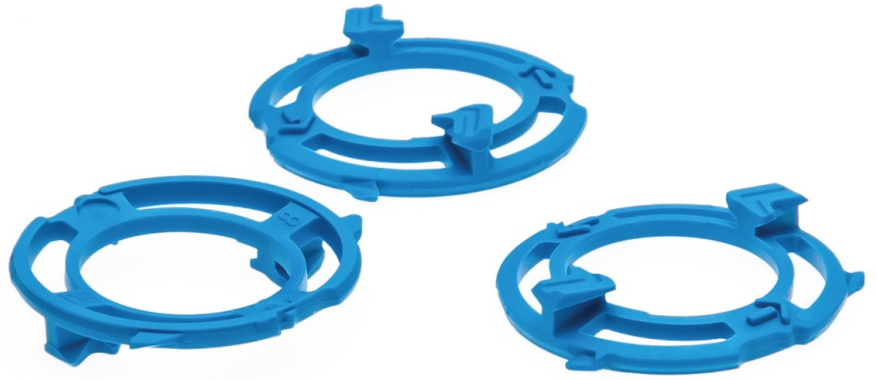

# PHILIPS

Holder for shaving  
device

for shavers S5xxx

CP0198

## A brace for fastening your shaving heads

Go to the Specs Tab to check your matching product

The shaving head holder keeps the heads of your shaving device at their place. Is your current one lost or broken down and the rest of your shaving device still perfect? Order a new holder here!

## Replaceable part

**Fits product type::** S5013/26, S5050/06, S5070/04, S5070/06, S5100/06, S5100/08, S5110/04, S5110/06, S5130/06, S5130/08, S5140/26, S5150/26, S5150/63, S5310/06, S5310/26, S5320/06, S5320/08, S5330/41, S5340/06, S5340/08, S5370/26, S5380/26, S5400/04, S5400/06