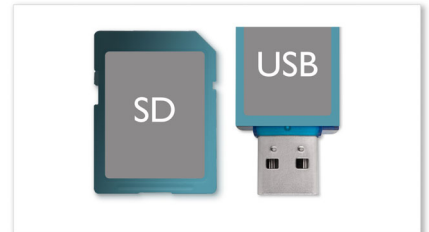

Security/Anti-theft

- Front panel: Detachable & flip-down
- Display blackout: 10/20 sec selectable

Accessories

- Remote control: Slim remote with battery
- Quick start guide: Brazilian Portuguese, Spanish
- Optional frame: Silver color
- User Manual: Brazilian Portuguese, Spanish

Power

- Power supply: 12V DC

Dimensions

- Product dimensions (W x H x D): 188 x 58 x 190 mm
- Chassis: 1 Din

CEM220/55

Highlights

DBB Dynamic Bass Boost

Activate the Dynamic Bass Boost (DBB), and the low-end bass frequencies are electronically enhanced to achieve consistent sound reproduction, especially when the speaker volume is set at a low level. You hear impressive bass at all times.

Detachable front panel

Detachable flip-down front panel for anti-theft security

USB Direct and SD card slots

Thanks to the complete file transferability, you can easily enjoy the convenience and fun of accessing more digital music via the built-in USB Direct and SD card slots.