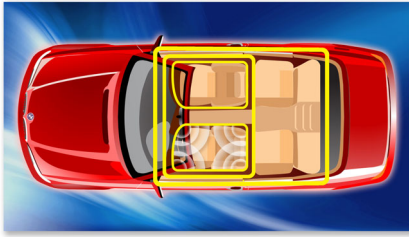

Easy to use

- Browse by folder or song for instant search or quick access
- USB Direct and SDHC card slots for MP3 playback
- Audio out for amplifier addition

Design that blends into your car

- High contrast LCD for perfect viewing
- Detachable front panel for anti-theft security

PHILIPS

Highlights

Music Zone

Philips' innovative Music Zone technology lets the driver and the passengers enjoy their music with more vivid spatial effect, just as the artist intended it to be heard. Users can easily switch the music listening zones from the driver to the passengers and back again to get the best sonic focus in the car. A dedicated zone control button provides three pre-defined settings - Left, Right and Front (and All) - so you can best match your listening needs easily and dynamically alone or with your passengers.