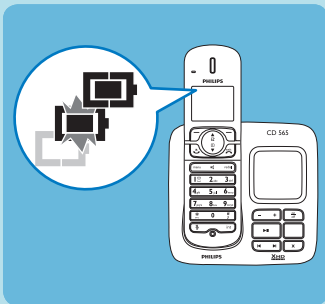

## Check the battery level

When the handset is off the base station/charger, the icon indicates the battery level:

-  Full (steady on)
-  Medium (flashing)
-  Low (empty)

When you see the empty battery icon and hear an alert tone from the handset, the battery level is low and needs recharging.

-  When the handset is on the base station/charger, the battery icon keeps flashing until charging completes.
-  When the charging completes, the battery icon keeps steady on.